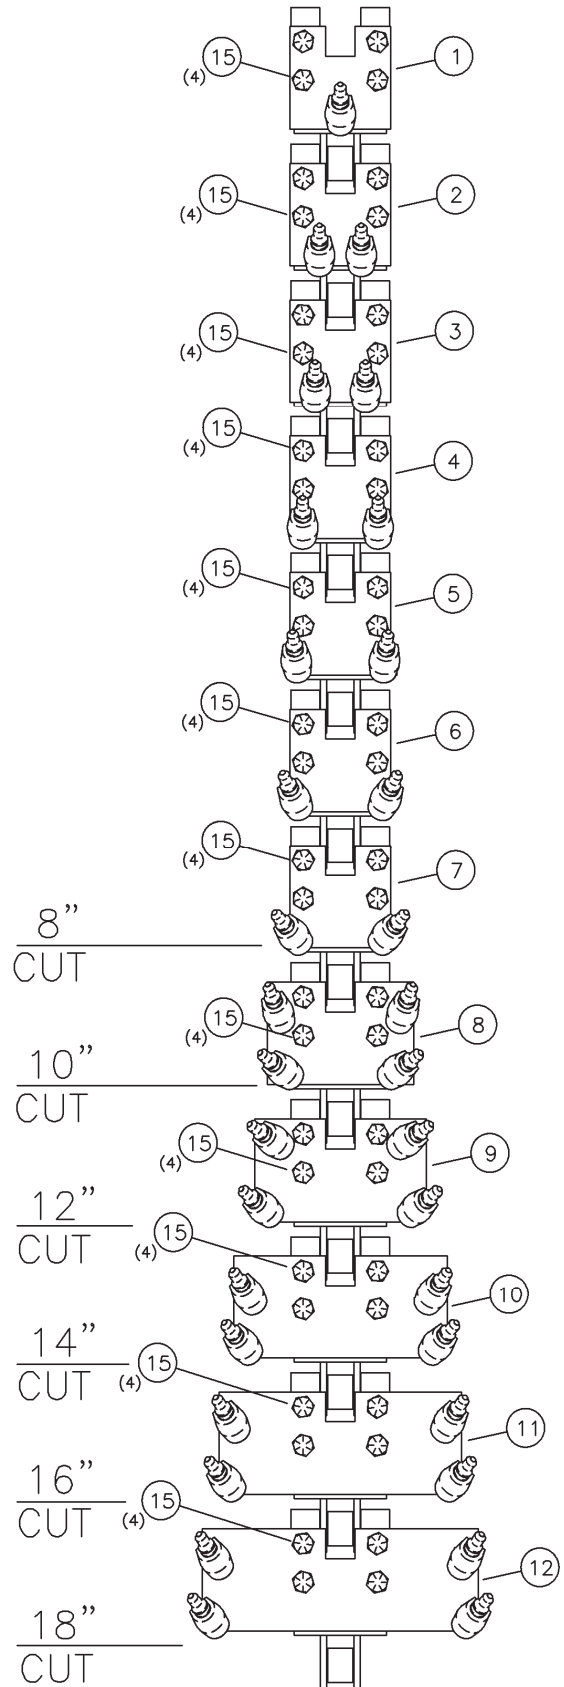

Chain parts		
NO	PART NO.	DESCRIPTION
1	264932001	FLAT ROTARY BASE "A"
2	264934001	FLAT ROTARY BASE "B"
3	264935001	FLAT ROTARY BASE "C"
4	264936001	FLAT ROTARY BASE "D"
5	264937001	FLAT ROTARY BASE "E"
6	264938001	FLAT ROTARY BASE "F"
7	264939001	FLAT ROTARY BASE "G"
8	264940001	FLAT ROTARY BASE "H"
9	264941001	FLAT ROTARY BASE "I"
10	264963001	FLAT ROTARY BASE "O"
11	264964001	FLAT ROTARY BASE "P"
12	264965001	FLAT ROTARY BASE "Q"
15	384016	BOLT, 5/8 - 18 x 1.75"
16	396001	NUT, SLTL 5/8 - 18