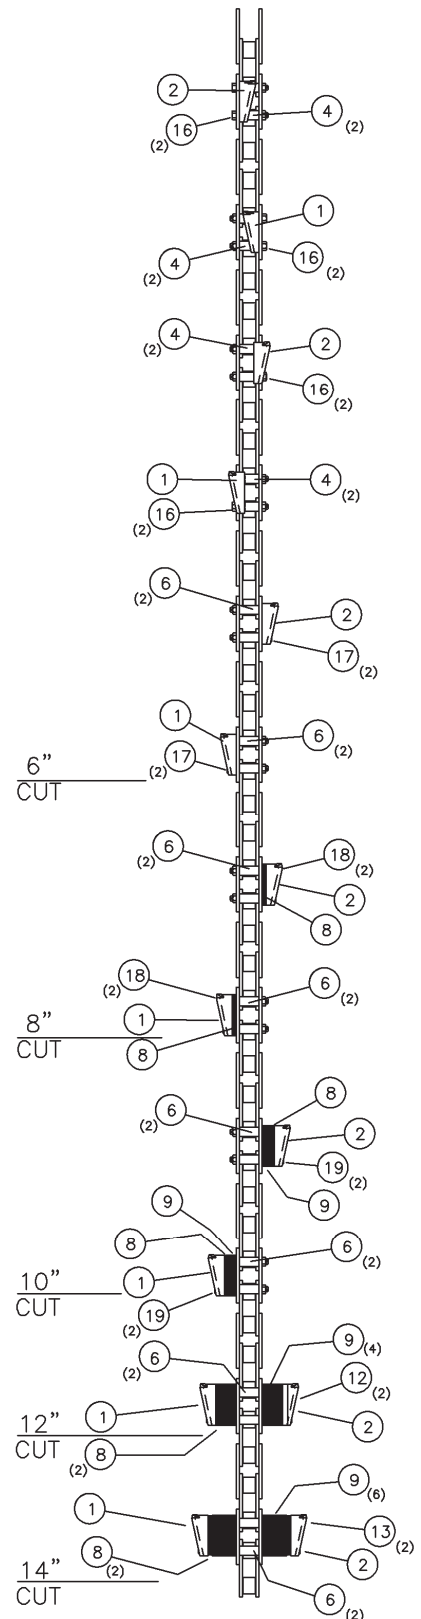

Standard and ABF Chain parts		
NO	PART NO.	DESCRIPTION
1	253996001	TIGER CUP LH
2	253997001	TIGER CUP RH
4	264993001	SPACER, TUBE 1.782"
6	253518001	SPACER, TUBE 2.406"
8	19840001	SPACER, BAR 1/2"
9	15659001	SPACER, BAR 1"
12	384110	BOLT, 5/8 - 18 x 11.00"
13	260450001	BOLT, 5/8 - 18 x 13.00"
15	384044	BOLT, 5/8 - 18 x 4.50"
16	384040	BOLT, 5/8 - 18 x 4.00"
17	384044	BOLT, 5/8 - 18 x 4.50"
18	384054	BOLT, 5/8 - 18 x 5.50"
19	384060	BOLT, 5/8 - 18 x 6.00"
20	396001	NUT, SLTL 5/8 - 18

Super Duty Chain parts		
NO	PART NO.	DESCRIPTION
1	253996001	TIGER CUP LH
2	253997001	TIGER CUP RH
4	253516001	SPACER, TUBE 2.031"
6	260419001	SPACER, TUBE 2.656"
8	19840001	SPACER, BAR 1/2"
9	15659001	SPACER, BAR 1"
12	384110	BOLT, 5/8 - 18 x 11.00"
13	260450001	BOLT, 5/8 - 18 x 13.00"
15	384044	BOLT, 5/8 - 18 x 4.50"
16	384042	BOLT, 5/8 - 18 x 4.25"
17	384050	BOLT, 5/8 - 18 x 5.00"
18	384054	BOLT, 5/8 - 18 x 5.50"
19	384064	BOLT, 5/8 - 18 x 6.50"
20	396001	NUT, SLTL 5/8 - 18