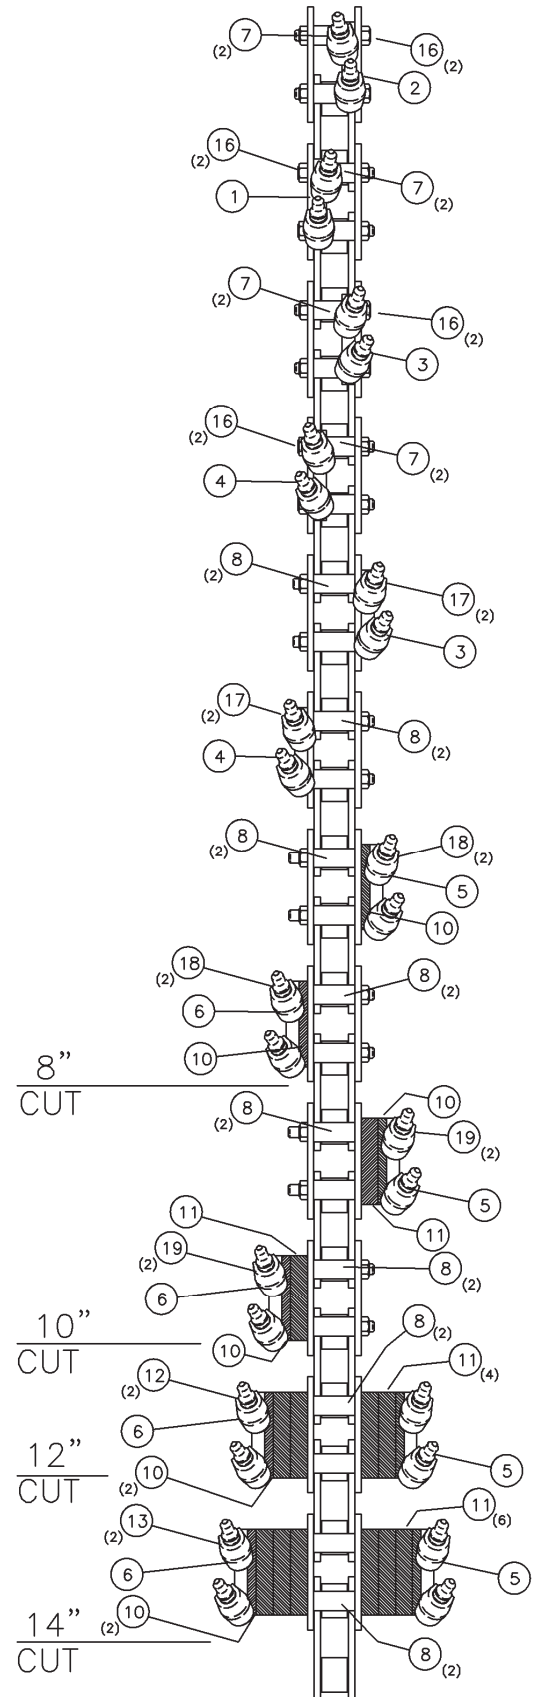

Standard and ABF Chain parts		
NO	PART NO.	DESCRIPTION
1	19833001	ROTARY BASE "ME"
2	19833002	ROTARY BASE "MF"
3	19835001	ROTARY BASE "MD"
4	19835002	ROTARY BASE "MC"
5	19836001	ROTARY BASE "MB"
6	19836002	ROTARY BASE "MA"
7	260411001	SPACER, TUBE 1.656"
8	253518001	SPACER, TUBE 2.406"
10	19840001	SPACER, BAR 1/2"
11	15659001	SPACER, BAR 1"
12	384110	BOLT, 5/8 - 18 x 11.00"
13	260450001	BOLT, 5/8 - 18 x 13.00"
15	384044	BOLT, 5/8 - 18 x 4.50"
16	384040	BOLT, 5/8 - 18 x 4.00"
17	384046	BOLT, 5/8 - 18 x 4.75"
18	384054	BOLT, 5/8 - 18 x 5.50"
19	384064	BOLT, 5/8 - 18 x 6.50"
20	396001	NUT, SLTL 5/8 - 18

Super Duty Chain parts		
NO	PART NO.	DESCRIPTION
1	19833001	ROTARY BASE "ME"
2	19833002	ROTARY BASE "MF"
3	19835001	ROTARY BASE "MD"
4	19835002	ROTARY BASE "MC"
5	19836001	ROTARY BASE "MB"
6	19836002	ROTARY BASE "MA"
7	260413001	SPACER, TUBE 1.906"
8	260419001	SPACER, TUBE 2.656"
10	19840001	SPACER, BAR 1/2"
11	15659001	SPACER, BAR 1"
12	384110	BOLT, 5/8 - 18 x 11.00"
13	260450001	BOLT, 5/8 - 18 x 13.00"
15	384046	BOLT, 5/8 - 18 x 4.75"
16	384044	BOLT, 5/8 - 18 x 4.50"
17	384054	BOLT, 5/8 - 18 x 5.50"
18	384060	BOLT, 5/8 - 18 x 6.00"
19	275360001	BOLT, 5/8 - 18 x 7.00"
20	396001	NUT, SLTL 5/8 - 18