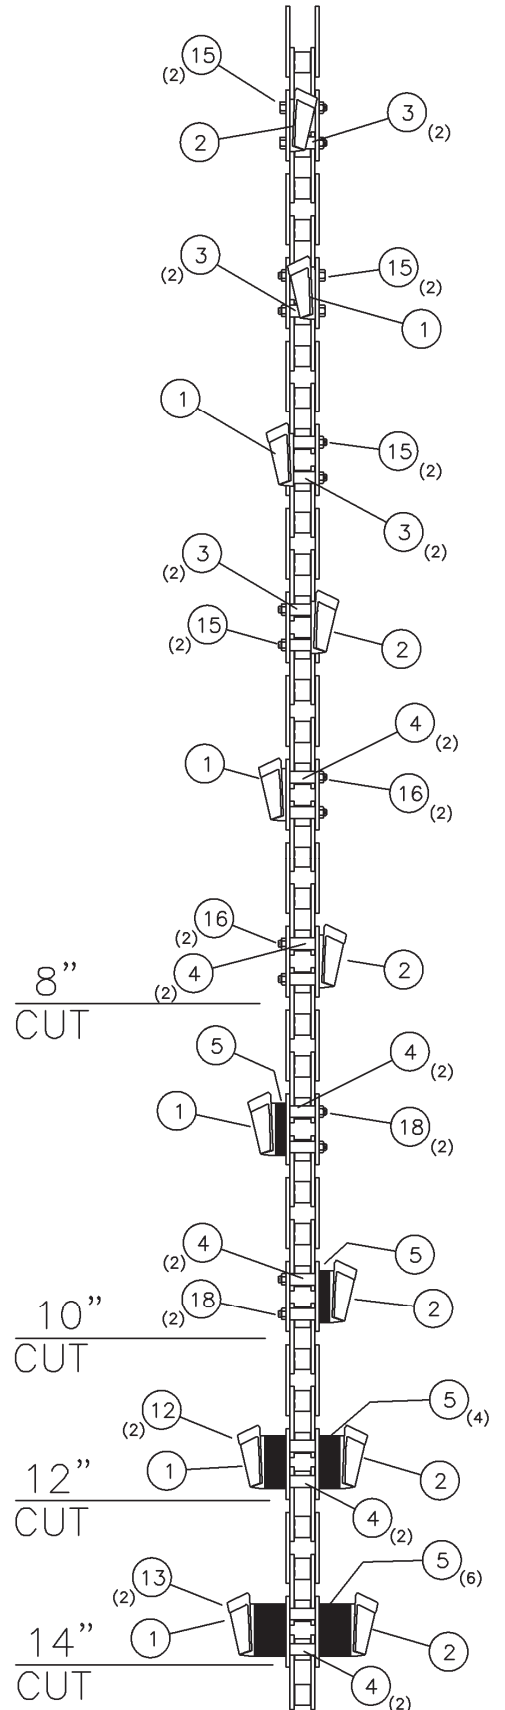

Standard and ABF Chain parts		
NO	PART NO.	DESCRIPTION
1	253833001	CUP, CUTTER, LH
2	253834001	CUP, CUTTER, RH
3	253516001	SPACER, TUBE 2.031"
4	253518001	SPACER, TUBE 2.406"
5	15659001	SPACER, BAR 1"
12	384090	BOLT, 5/8 - 18 x 9.00"
13	384110	BOLT, 5/8 - 18 x 11.00"
14	384036	BOLT, 5/8 - 18 x 3.75"
15	384040	BOLT, 5/8 - 18 x 4.00"
16	384042	BOLT, 5/8 - 18 x 4.25"
17	384046	BOLT, 5/8 - 18 x 4.75"
18	384054	BOLT, 5/8 - 18 x 5.50"
19	396001	NUT, SLTL 5/8 - 18

Super Duty Chain parts		
NO	PART NO.	DESCRIPTION
1	253833001	CUP, CUTTER, LH
2	253834001	CUP, CUTTER, RH
3	260412001	SPACER, TUBE 2.281"
4	260419001	SPACER, TUBE 2.656"
5	15659001	SPACER, BAR 1"
12	384090	BOLT, 5/8 - 18 x 9.00"
13	384110	BOLT, 5/8 - 18 x 11.00"
14	384040	BOLT, 5/8 - 18 x 4.00"
15	384044	BOLT, 5/8 - 18 x 4.50"
16	384046	BOLT, 5/8 - 18 x 4.75"
17	384050	BOLT, 5/8 - 18 x 5.00"
18	384060	BOLT, 5/8 - 18 x 6.00"
19	396001	NUT, SLTL 5/8 - 18