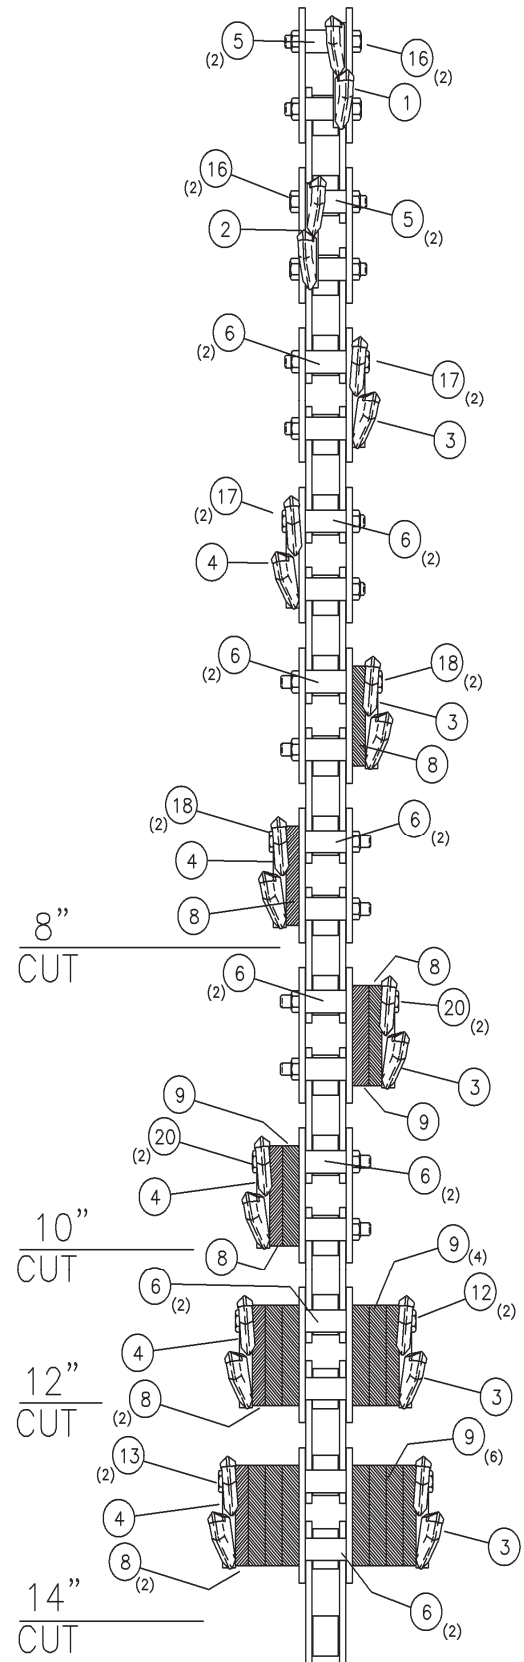

Standard and ABF Chain parts		
NO	PART NO.	DESCRIPTION
1	228626001	SHARK BASE "75"
2	228625001	SHARK BASE "76"
3	228628001	SHARK BASE "74"
4	228627001	SHARK BASE "73"
5	260411001	SPACER, TUBE 1.656"
6	253518001	SPACER, TUBE 2.406"
8	19841001	SPACER, BAR 3/4"
9	15659001	SPACER, BAR 1"
12	384110	BOLT, 5/8 - 18 x 11.00"
13	260450001	BOLT, 5/8 - 18 x 13.00"
16	384040	BOLT, 5/8 - 18 x 4.00"
17	384044	BOLT, 5/8 - 18 x 4.50"
18	384054	BOLT, 5/8 - 18 x 5.50"
20	384064	BOLT, 5/8 - 18 x 6.50"
21	396001	NUT, SLTL 5/8 - 18

Super Duty Chain parts		
NO	PART NO.	DESCRIPTION
1	228626001	SHARK BASE "75"
2	228625001	SHARK BASE "76"
3	228628001	SHARK BASE "74"
4	228627001	SHARK BASE "73"
5	260413001	SPACER, TUBE 1.906"
6	260419001	SPACER, TUBE 2.656"
8	19841001	SPACER, BAR 3/4"
9	15659001	SPACER, BAR 1"
12	384110	BOLT, 5/8 - 18 x 11.00"
13	260450001	BOLT, 5/8 - 18 x 13.00"
16	384042	BOLT, 5/8 - 18 x 4.25"
17	384046	BOLT, 5/8 - 18 x 4.75"
18	384054	BOLT, 5/8 - 18 x 5.50"
20	384064	BOLT, 5/8 - 18 x 6.50"
21	396001	NUT, SLTL 5/8 - 18