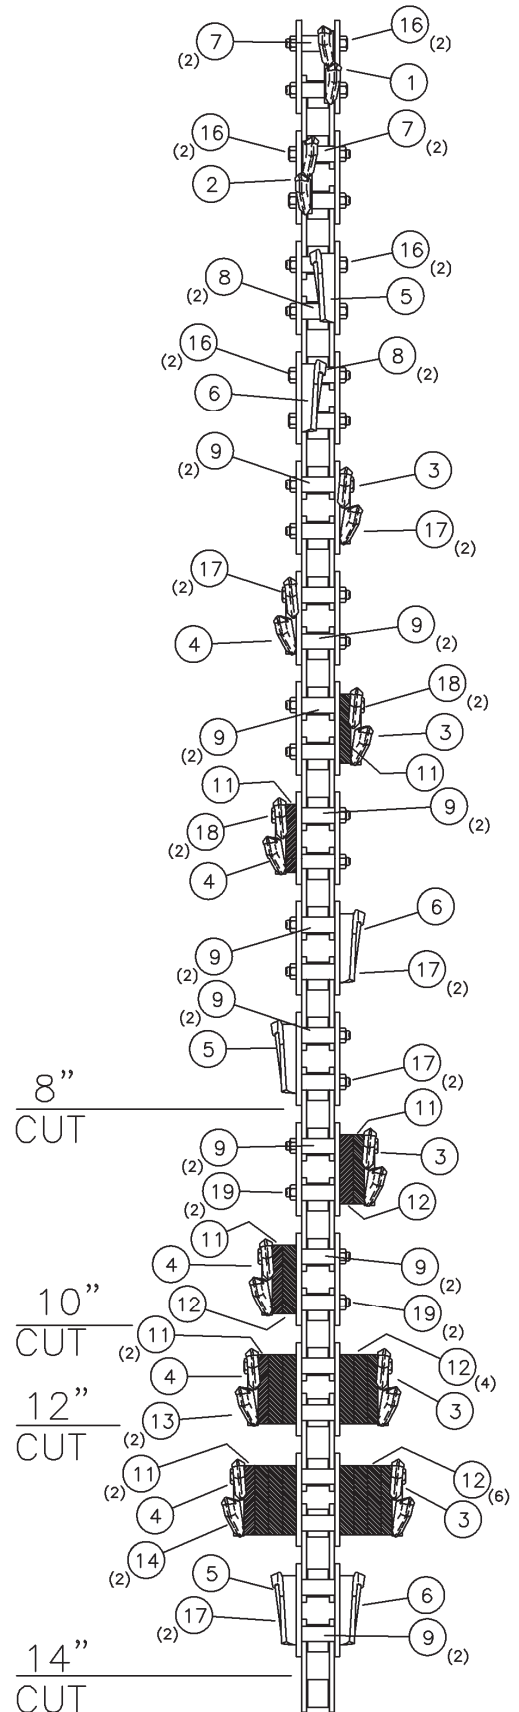

Standard and ABF Chain parts		
NO	PART NO.	DESCRIPTION
1	228626001	SHARK BASE "75"
2	228625001	SHARK BASE "76"
3	228628001	SHARK BASE "74"
4	228627001	SHARK BASE "73"
5	253835001	CUP, CUTTER LH
6	253836001	CUP, CUTTER RH
7	260411001	SPACER, TUBE 1.656"
8	253516001	SPACER, TUBE 2.031"
9	253518001	SPACER, TUBE 2.406"
11	19841001	SPACER, BAR 3/4"
12	15659001	SPACER, BAR 1"
13	384110	BOLT, 5/8 - 18 x 11.00"
14	260450001	BOLT, 5/8 - 18 x 13.00"
16	384040	BOLT, 5/8 - 18 x 4.00"
17	384044	BOLT, 5/8 - 18 x 4.50"
18	384054	BOLT, 5/8 - 18 x 5.50"
20	384064	BOLT, 5/8 - 18 x 6.50"
21	396001	NUT, SLTL 5/8 - 18

Super Duty Chain parts		
NO	PART NO.	DESCRIPTION
1	228626001	SHARK BASE "75"
2	228625001	SHARK BASE "76"
3	228628001	SHARK BASE "74"
4	228627001	SHARK BASE "73"
5	253835001	CUP, CUTTER LH
6	253836001	CUP, CUTTER RH
7	260413001	SPACER, TUBE 1.906"
8	260412001	SPACER, TUBE 2.281"
9	260419001	SPACER, TUBE 2.656"
11	19841001	SPACER, BAR 3/4"
12	15659001	SPACER, BAR 1"
13	384110	BOLT, 5/8 - 18 x 11.00"
14	260450001	BOLT, 5/8 - 18 x 13.00"
16	384042	BOLT, 5/8 - 18 x 4.25"
17	384046	BOLT, 5/8 - 18 x 4.75"
18	384054	BOLT, 5/8 - 18 x 5.50"
20	384064	BOLT, 5/8 - 18 x 6.50"
21	396001	NUT, SLTL 5/8 - 18