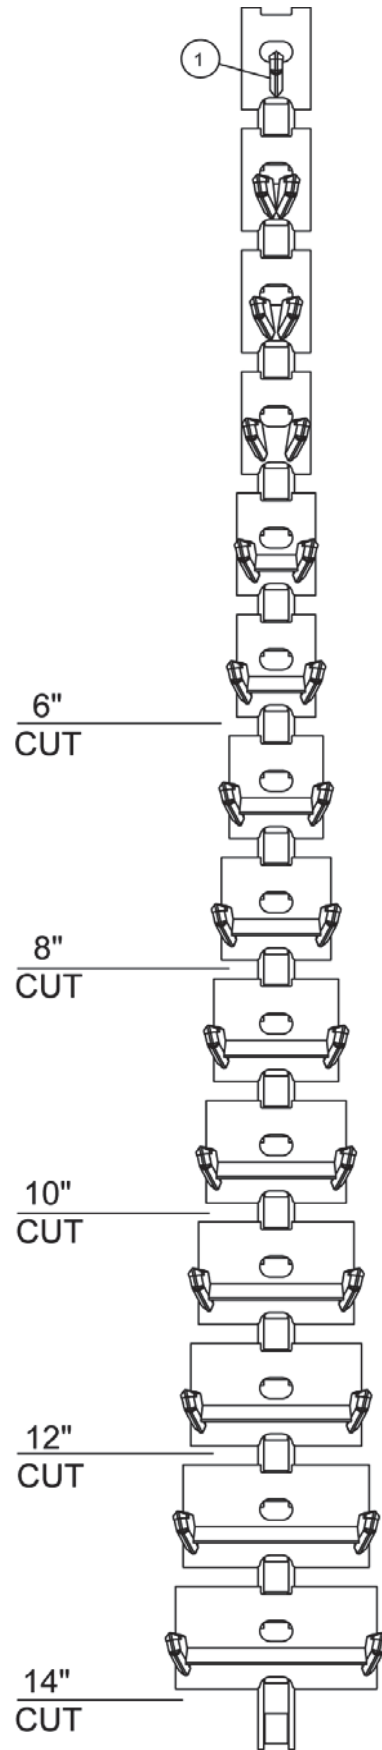

7600 WELDED SHARK

Standard Chain		Super Duty Chain	
7600SWS06046	7600SWS06054	7600DWS06046	7600DWS06054
7600SWS08046	7600SWS08054	7600DWS08046	7600DWS08054
7600SWS10046	7600SWS10054	7600DWS10046	7600DWS10054
7600SWS12046	7600SWS12054	7600DWS12046	7600DWS12054
7600SWS14046	7600SWS14054	7600DWS14046	7600DWS14054
7600SWS06048	7600SWS06056	7600DWS06048	7600DWS06056
7600SWS08048	7600SWS08056	7600DWS08048	7600DWS08056
7600SWS10048	7600SWS10056	7600DWS10048	7600DWS10056
7600SWS12048	7600SWS12056	7600DWS12048	7600DWS12056
7600SWS14048	7600SWS14056	7600DWS14048	7600DWS14056
7600SWS06050	7600SWS06064	7600DWS06050	7600DWS06064
7600SWS08050	7600SWS08064	7600DWS08050	7600DWS08064
7600SWS10050	7600SWS10064	7600DWS10050	7600DWS10064
7600SWS12050	7600SWS12064	7600DWS12050	7600DWS12064
7600SWS14050	7600SWS14064	7600DWS14050	7600DWS14064
7600SWS06052	7600SWS06076	7600DWS06052	7600DWS06076
7600SWS08052	7600SWS08076	7600DWS08052	7600DWS08076
7600SWS10052	7600SWS10076	7600DWS10052	7600DWS10076
7600SWS12052	7600SWS12076	7600DWS12052	7600DWS12076
7600SWS14052	7600SWS14076	7600DWS14052	7600DWS14076

Chain parts		
NO	PART NO.	DESCRIPTION
1	260462001	TOOTH-SHARK