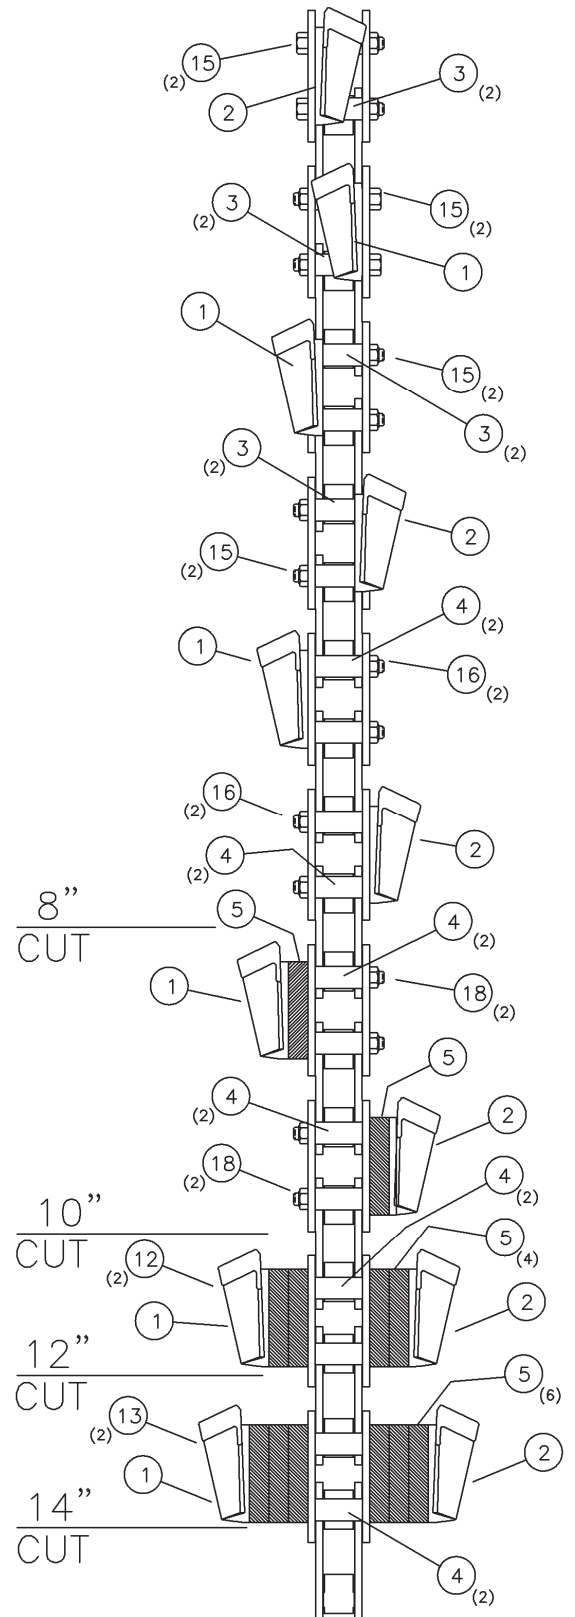

Standard and ABF Chain parts		
NO	PART NO.	DESCRIPTION
1	253833001	CUP, CUTTER, LH
2	253834001	CUP, CUTTER, RH
3	253516001	SPACER, TUBE 2.031"
4	253518001	SPACER, TUBE 2.406"
5	15659001	SPACER, BAR 1"
12	384090	BOLT, 5/8 - 18 x 9.00"
13	384110	BOLT, 5/8 - 18 x 11.00"
14	384036	BOLT, 5/8 - 18 x 3.75"
15	384040	BOLT, 5/8 - 18 x 4.00"
16	384042	BOLT, 5/8 - 18 x 4.25"
17	384046	BOLT, 5/8 - 18 x 4.75"
18	384054	BOLT, 5/8 - 18 x 5.50"
19	396001	NUT, SLTL 5/8 - 18

Super Duty Chain parts		
NO	PART NO.	DESCRIPTION
1	253833001	CUP, CUTTER, LH
2	253834001	CUP, CUTTER, RH
3	260412001	SPACER, TUBE 2.281"
4	260419001	SPACER, TUBE 2.656"
5	15659001	SPACER, BAR 1"
12	384090	BOLT, 5/8 - 18 x 9.00"
13	384110	BOLT, 5/8 - 18 x 11.00"
14	384040	BOLT, 5/8 - 18 x 4.00"
15	384044	BOLT, 5/8 - 18 x 4.50"
16	384046	BOLT, 5/8 - 18 x 4.75"
17	384050	BOLT, 5/8 - 18 x 5.00"
18	384060	BOLT, 5/8 - 18 x 6.00"
19	396001	NUT, SLTL 5/8 - 18