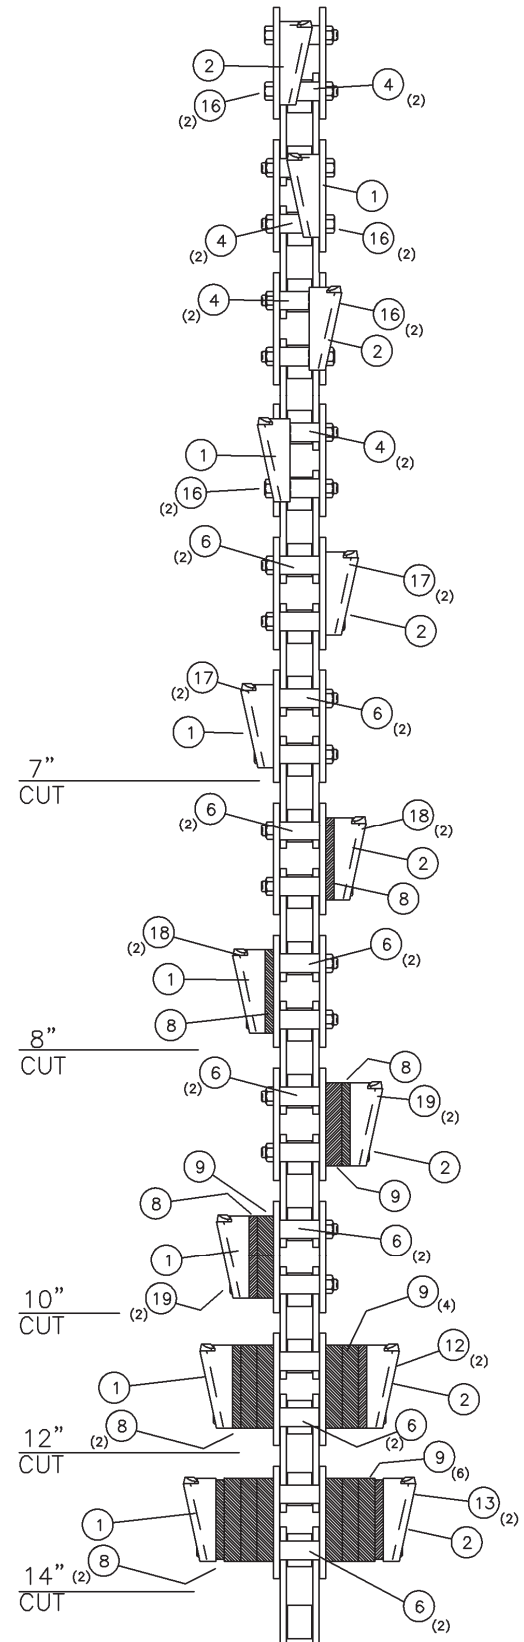

Standard and ABF Chain parts		
NO	PART NO.	DESCRIPTION
1	253996001	TIGER CUP LH
2	253997001	TIGER CUP RH
4	264993001	SPACER, TUBE 1.782"
6	253518001	SPACER, TUBE 2.406"
8	19840001	SPACER, BAR 1/2"
9	15659001	SPACER, BAR 1"
12	384110	BOLT, 5/8 - 18 x 11.00"
13	260450001	BOLT, 5/8 - 18 x 13.00"
15	384044	BOLT, 5/8 - 18 x 4.50"
16	384040	BOLT, 5/8 - 18 x 4.00"
17	384044	BOLT, 5/8 - 18 x 4.50"
18	384054	BOLT, 5/8 - 18 x 5.50"
19	384060	BOLT, 5/8 - 18 x 6.00"
20	396001	NUT, SLTL 5/8 - 18

Super Duty Chain parts		
NO	PART NO.	DESCRIPTION
1	253996001	TIGER CUP LH
2	253997001	TIGER CUP RH
4	253516001	SPACER, TUBE 2.031"
6	260419001	SPACER, TUBE 2.656"
8	19840001	SPACER, BAR 1/2"
9	15659001	SPACER, BAR 1"
12	384110	BOLT, 5/8 - 18 x 11.00"
13	260450001	BOLT, 5/8 - 18 x 13.00"
15	384044	BOLT, 5/8 - 18 x 4.50"
16	384042	BOLT, 5/8 - 18 x 4.25"
17	384050	BOLT, 5/8 - 18 x 5.00"
18	384054	BOLT, 5/8 - 18 x 5.50"
19	384064	BOLT, 5/8 - 18 x 6.50"
20	396001	NUT, SLTL 5/8 - 18