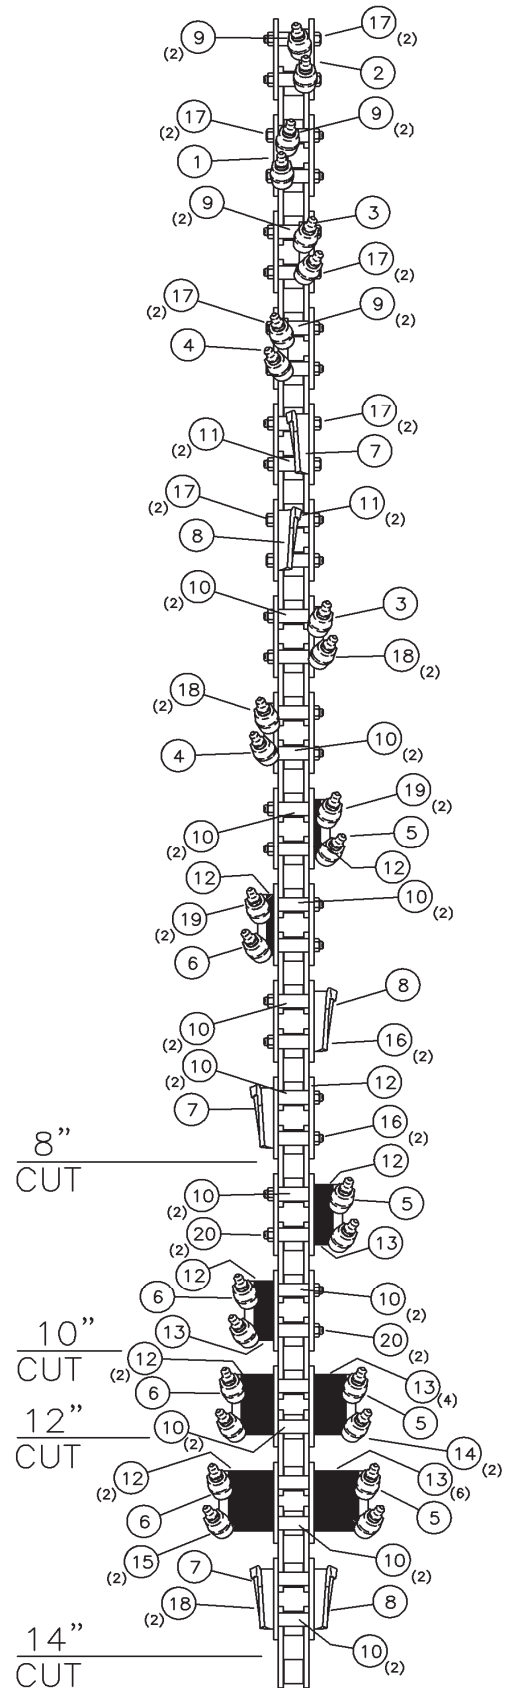

Standard and ABF Chain parts		
NO	PART NO.	DESCRIPTION
1	19833001	ROTARY BASE "ME"
2	19833002	ROTARY BASE "MF"
3	19835001	ROTARY BASE "MD"
4	19835002	ROTARY BASE "MC"
5	19836001	ROTARY BASE "MB"
6	19836002	ROTARY BASE "MA"
7	253835001	CUP CUTTER, LH
8	253836001	CUP CUTTER, RH
9	260411001	SPACER, TUBE 1.656"
10	253518001	SPACER, TUBE 2.406"
11	253516001	SPACER, TUBE 2.031"
12	19840001	SPACER, BAR 1/2"
13	15659001	SPACER, BAR 1"
14	384110	BOLT, 5/8 - 18 x 11.00"
15	260450001	BOLT, 5/8 - 18 x 13.00"
16	384044	BOLT, 5/8 - 18 x 4.50"
17	384040	BOLT, 5/8 - 18 x 4.00"
18	384046	BOLT, 5/8 - 18 x 4.75"
19	384054	BOLT, 5/8 - 18 x 5.50"
20	384064	BOLT, 5/8 - 18 x 6.50"
21	396001	NUT, SLTL 5/8 - 18

Super Duty Chain parts		
NO	PART NO.	DESCRIPTION
1	19833001	ROTARY BASE "ME"
2	19833002	ROTARY BASE "MF"
3	19835001	ROTARY BASE "MD"
4	19835002	ROTARY BASE "MC"
5	19836001	ROTARY BASE "MB"
6	19836002	ROTARY BASE "MA"
7	253835001	CUP CUTTER, LH
8	253836001	CUP CUTTER, RH
9	260413001	SPACER, TUBE 1.906"
10	260419001	SPACER, TUBE 2.656"
11	260412001	SPACER, TUBE 2.281"
12	19840001	SPACER, BAR 1/2"
13	15659001	SPACER, BAR 1"
14	384110	BOLT, 5/8 - 18 x 11.00"
15	260450001	BOLT, 5/8 - 18 x 13.00"
16	384046	BOLT, 5/8 - 18 x 4.75"
17	384044	BOLT, 5/8 - 18 x 4.50"
18	384055	BOLT, 5/8 - 18 x 5.50"
19	384060	BOLT, 5/8 - 18 x 6.00"
20	275360001	BOLT, 5/8 - 18 x 7.00"
21	396001	NUT, SLTL 5/8 - 18