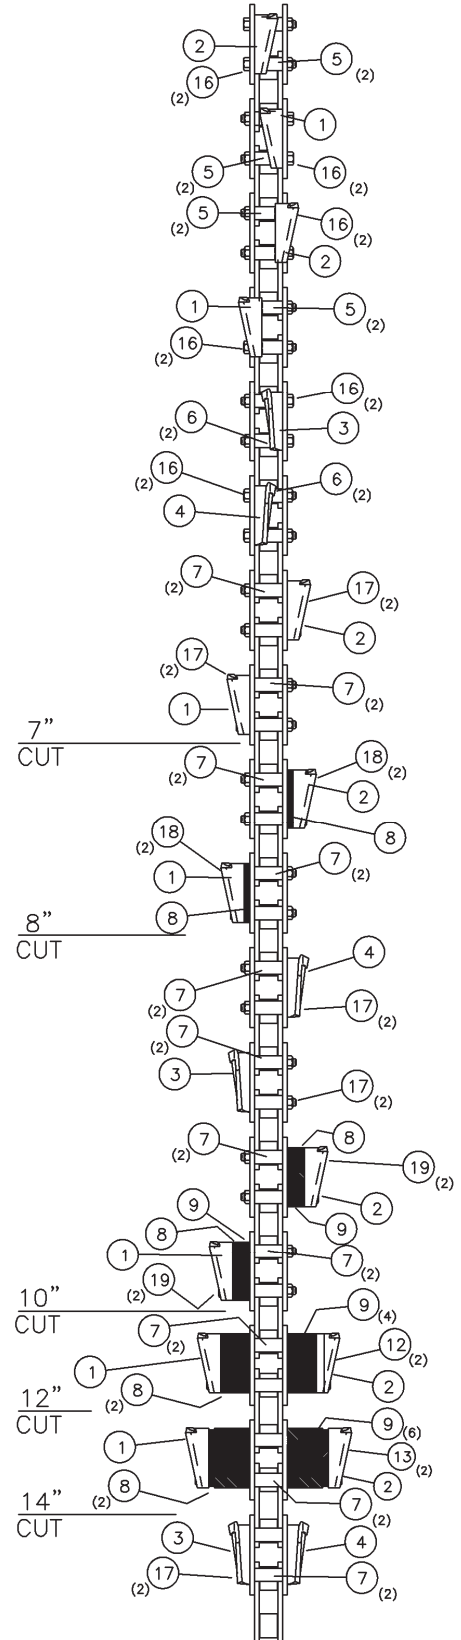

Standard and ABF Chain parts		
NO	PART NO.	DESCRIPTION
1	253996001	TIGER CUP LH
2	253997001	TIGER CUP RH
3	253835001	CUP, CUTTER LH
4	253836001	CUP, CUTTER RH
5	264993001	SPACER, TUBE 1.782"
6	253516001	SPACER, TUBE 2.031"
7	253518001	SPACER, TUBE 2.406"
8	19840001	SPACER, BAR 1/2"
9	15659001	SPACER, BAR 1"
12	384110	BOLT, 5/8 - 18 x 11.00"
13	260450001	BOLT, 5/8 - 18 x 13.00"
15	384-044	BOLT, 5/8 - 18 x 4.50"
16	384-040	BOLT, 5/8 - 18 x 4.00"
17	384-044	BOLT, 5/8 - 18 x 4.50"
18	384-054	BOLT, 5/8 - 18 x 5.50"
19	384-060	BOLT, 5/8 - 18 x 6.00"
20	396-001	NUT, SLTL 5/8 - 18

Super Duty Chain parts		
NO	PART NO.	DESCRIPTION
1	253996001	TIGER CUP LH
2	253997001	TIGER CUP RH
3	253835001	CUP, CUTTER LH
4	253836001	CUP, CUTTER RH
5	253516001	SPACER, TUBE 2.031"
6	260412001	SPACER, TUBE 2.281"
7	260419001	SPACER, TUBE 2.656"
8	19840001	SPACER, BAR 1/2"
9	15659001	SPACER, BAR 1"
12	384110	BOLT, 5/8 - 18 x 11.00"
13	260450001	BOLT, 5/8 - 18 x 13.00"
15	384-044	BOLT, 5/8 - 18 x 4.50"
16	384-042	BOLT, 5/8 - 18 x 4.25"
17	384-050	BOLT, 5/8 - 18 x 5.00"
18	384-054	BOLT, 5/8 - 18 x 5.50"
19	384-064	BOLT, 5/8 - 18 x 6.50"
20	396-001	NUT, SLTL 5/8 - 18