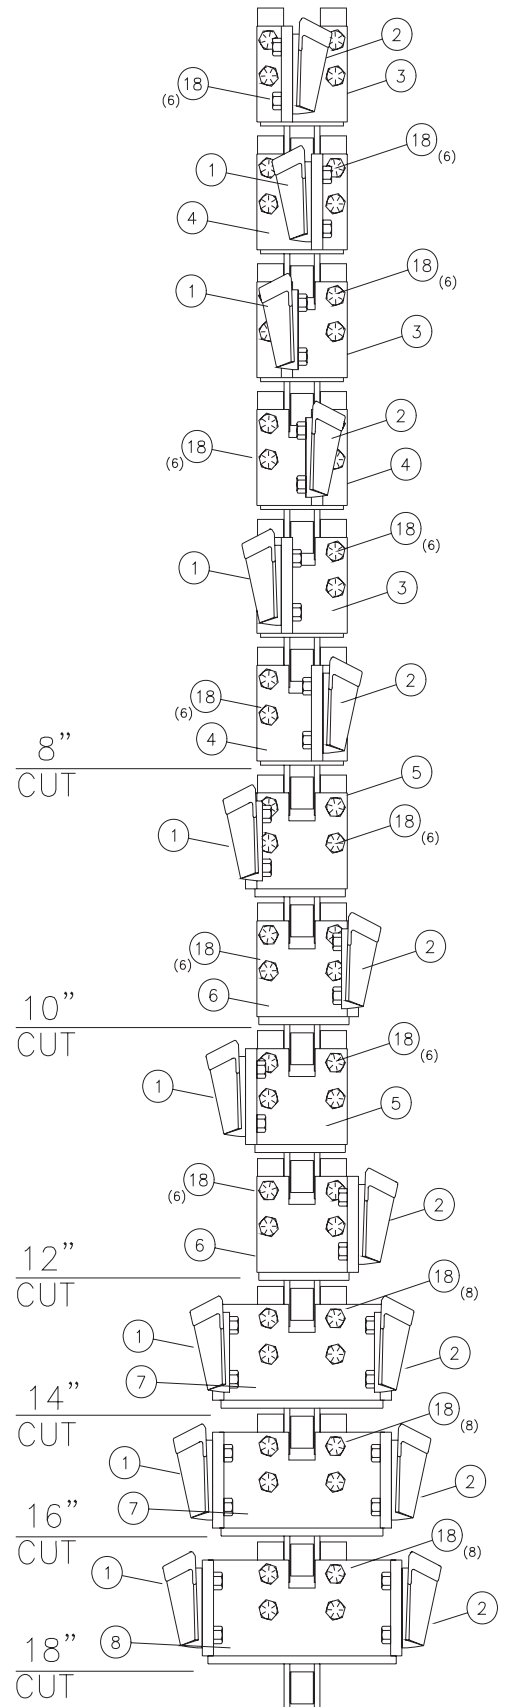

Chain parts		
NO	PART NO.	DESCRIPTION
1	253833001	CUP, CUTTER LH
2	253834001	CUP, CUTTER RH
3	36834001	FLAT BASE, CUP 6", LH
4	36834002	FLAT BASE, CUP 6", RH
5	36836001	FLAT BASE, CUP 10" & 12", LH
6	36836002	FLAT BASE, CUP 10" & 12", RH
7	36837001	FLAT BASE, CUP 14" & 16"
8	47901001	FLAT BASE, CUP 18"
18	384-016	BOLT, 5/8 - 18 x 1.75"
19	396-001	NUT, SLTL 5/8 - 18