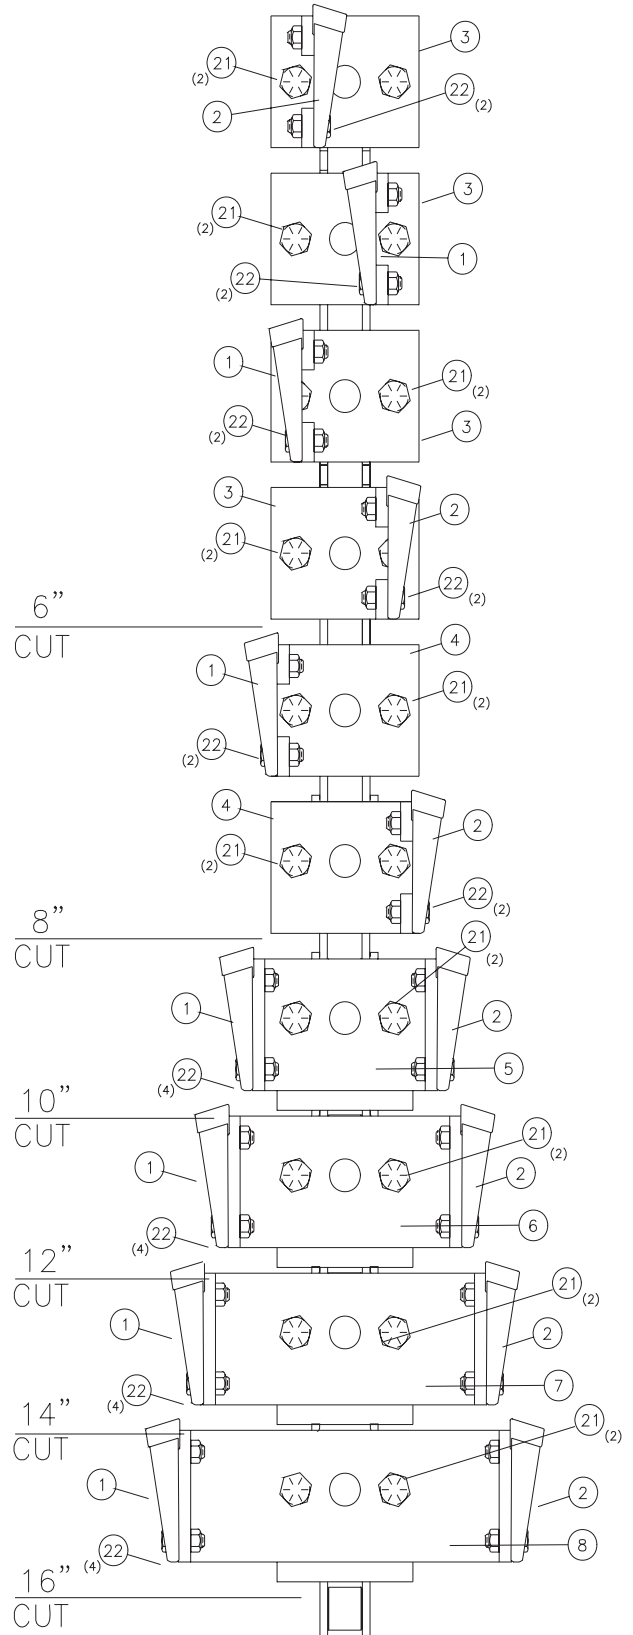

Chain parts		
NO.	PART NO.	DESCRIPTION
1	253839-001	CUP, CUTTER LH
2	253840-001	CUP, CUTTER RH
3	15159-001	FLAT BASE, CUP 6"
4	15162-001	FLAT BASE, CUP 8"
5	260272-001	FLAT BASE, CUP 10"
6	260276-001	FLAT BASE, CUP 12"
7	260278-001	FLAT BASE, CUP 14"
8	260280-001	FLAT BASE, CUP 16"
21	384-014	BOLT, 5/8 - 18 X 1.50"
22	383-012	BOLT, 1/2 - 20 X 1.25"
23	395-001	NUT, SLTL 1/2 - 18
24	396-001	NUT, SLTL 5/8 - 18