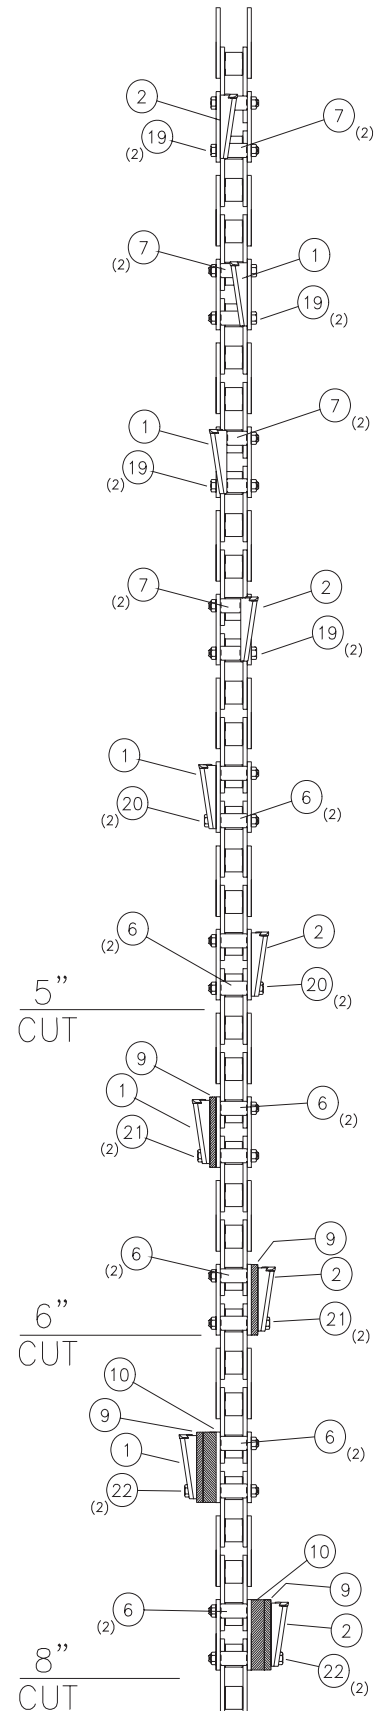

Standard and ABF Chain parts		
NO.	PART NO.	DESCRIPTION
1	253815001	TIGER CUP, LH
2	253816001	TIGER CUP, RH
6	253512001	SPACER, TUBE 2.063"
7	253823001	SPACER, TUBE 1.565"
9	15180001	SPACER, BAR 1/2"
10	253875001	SPACER, BAR 1"
19	383032	BOLT, 1/2 - 20 X 3.25"
20	383036	BOLT, 1/2 - 20 X 3.75"
21	383042	BOLT, 1/2 - 20 X 4.25"
22	383052	BOLT, 1/2 - 20 X 5.25"
23	395001	NUT, SLTL 1/2 - 20

Super Duty Chain parts		
NO.	PART NO.	DESCRIPTION
1	253815001	TIGER CUP, LH
2	253816001	TIGER CUP, RH
6	260439001	SPACER, TUBE 2.188"
7	260440001	SPACER, TUBE 1.688"
9	15180001	SPACER, BAR 1/2"
10	253875001	SPACER, BAR 1"
19	383034	BOLT, 1/2 - 20 X 3.50"
20	383040	BOLT, 1/2 - 20 X 4.00"
21	383044	BOLT, 1/2 - 20 X 4.50"
22	383054	BOLT, 1/2 - 20 X 5.50"
23	395001	NUT, SLTL 1/2 - 20