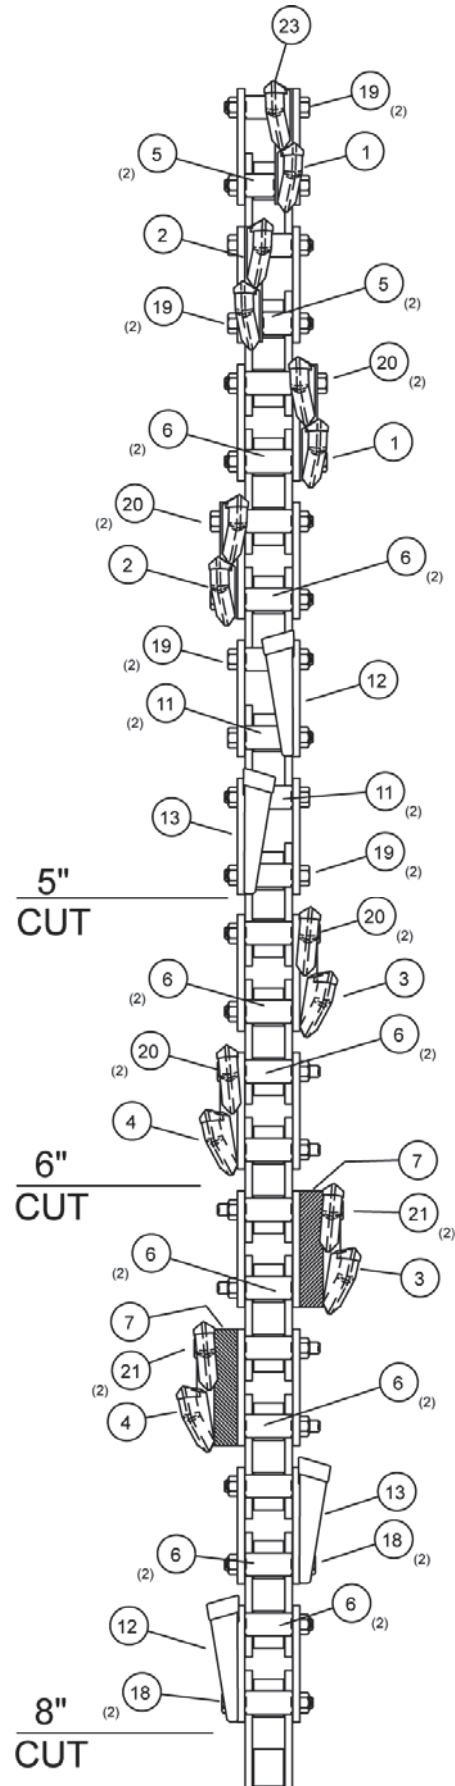

3990 SHARK COMBO

Standard Chain		Super Duty Chain	
3990SSC05052	3990SSC0507	3990DSC0505	3990DSC0507
	0	2	0
3990SSC06052	3990SSC0607	3990DSC0605	3990DSC0607
	0	2	0
3990SSC08052	3990SSC0807	3990DSC0805	3990DSC0807
	0	2	0
3990SSC05060	3990SSC0507	3990DSC0506	3990DSC0507
	2	0	2
3990SSC06060	3990SSC0607	3990DSC0606	3990DSC0607
	2	0	2
3990SSC08060	3990SSC0807	3990DSC0806	3990DSC0807
	2	0	2
3990SSC05062	3990SSC0507	3990DSC0506	3990DSC0507
	4	2	4
3990SSC06062	3990SSC0607	3990DSC0606	3990DSC0607
	4	2	4
3990SSC08062	3990SSC0807	3990DSC0806	3990DSC0807
	4	2	4
3990SSC05064	3990SSC0508	3990DSC0506	3990DSC0508
	0	4	0
3990SSC06064	3990SSC0608	3990DSC0606	3990DSC0608
	0	4	0
3990SSC08064	3990SSC0808	3990DSC0806	3990DSC0808
	0	4	0
3990SSC05066	3990SSC0509	3990DSC0506	3990DSC0509
	0	6	0
3990SSC06066	3990SSC0609	3990DSC0606	3990DSC0609
	0	6	0
3990SSC08066	3990SSC0809	3990DSC0806	3990DSC0809
	0	6	0
3990SSC05068		3990DSC0506	
		8	
3990SSC06068		3990DSC0606	
		8	
3990SSC08068		3990DSC0806	
		8	

Standard and ABF Chain parts		
NO.	PART NO.	DESCRIPTION
1	228630001	SHARK BASE "SH75"
2	228629001	SHARK BASE "SH76"
3	228632001	SHARK BASE "SH74"
4	228631001	SHARK BASE "SH73"
5	253510001	SPACER, TUBE 1.312"
6	253512001	SPACER, TUBE 2.062"
7	253875001	SPACER, BAR 1"
11	253511001	SPACER, TUBE 1.781"
12	253839001	CUP, CUTTER LH
13	253840001	CUP, CUTTER RH
18	383034	BOLT, 1/2 - 20 X 3.50"
19	383032	BOLT, 1/2 - 20 X 3.25"
20	383040	BOLT, 1/2 - 20 X 4.00"
21	383050	BOLT, 1/2 - 20 X 5.00"
22	395001	NUT, SLTL 1/2 - 20
23	228553001	TOOTH-SHARK

Super Duty Chain parts		
NO.	PART NO.	DESCRIPTION
1	228630001	SHARK BASE "SH75"
2	228629001	SHARK BASE "SH76"
3	228632001	SHARK BASE "SH74"