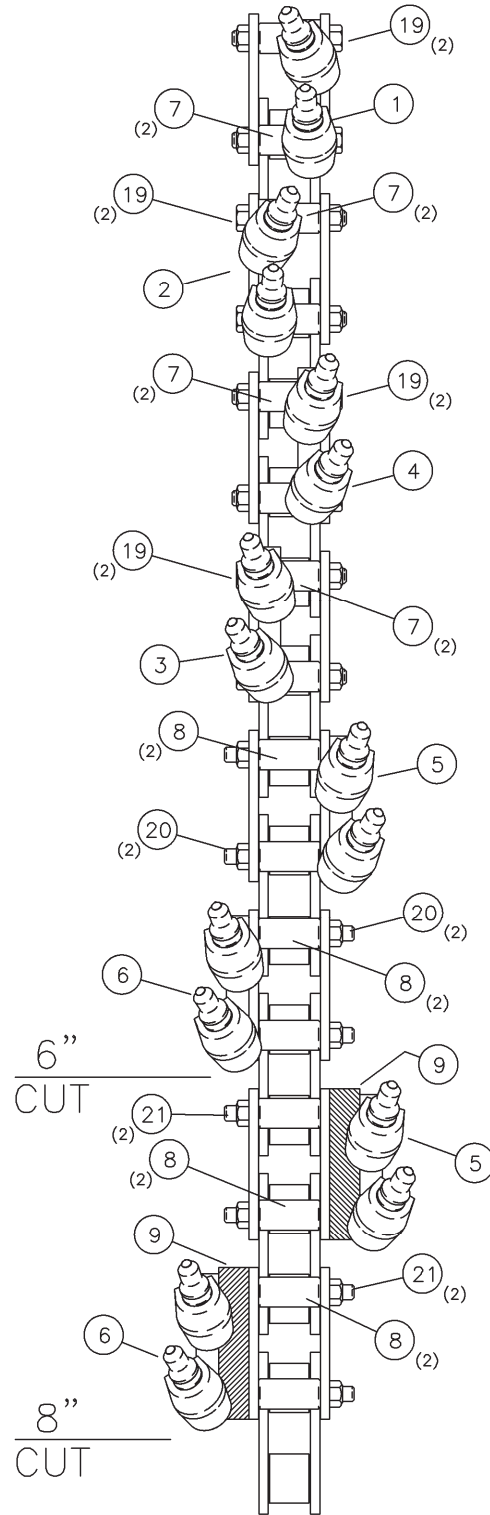

Standard and ABF Chain parts		
NO.	PART NO.	DESCRIPTION
1	15181001	ROTARY BASE "ML"
2	15181002	ROTARY BASE "MK"
3	15183001	ROTARY BASE "MJ"
4	15183002	ROTARY BASE "MI"
5	15184001	ROTARY BASE "MH"
6	15184002	ROTARY BASE "MG"
7	253510001	SPACER, TUBE 1.312"
8	253512001	SPACER, TUBE 2.062"
9	253875001	SPACER, BAR 1"
19	383032	BOLT, 1/2 - 20 X 3.25"
20	383040	BOLT, 1/2 - 20 X 4.00"
21	383050	BOLT, 1/2 - 20 X 5.00"
22	395001	NUT, SLTL 1/2 - 20

Super Duty Chain parts		
NO.	PART NO.	DESCRIPTION
1	15181001	ROTARY BASE "ML"
2	15181002	ROTARY BASE "MK"
3	15183001	ROTARY BASE "MJ"
4	15183002	ROTARY BASE "MI"
5	15184001	ROTARY BASE "MH"
6	15184002	ROTARY BASE "MG"
7	260441001	SPACER, TUBE 1.438"
8	260439001	SPACER, TUBE 2.188"
9	253875001	SPACER, BAR 1"
19	383034	BOLT, 1/2 - 20 X 3.50"
20	383042	BOLT, 1/2 - 20 X 4.25"
21	383052	BOLT, 1/2 - 20 X 5.25"
22	395001	NUT, SLTL 1/2 - 20