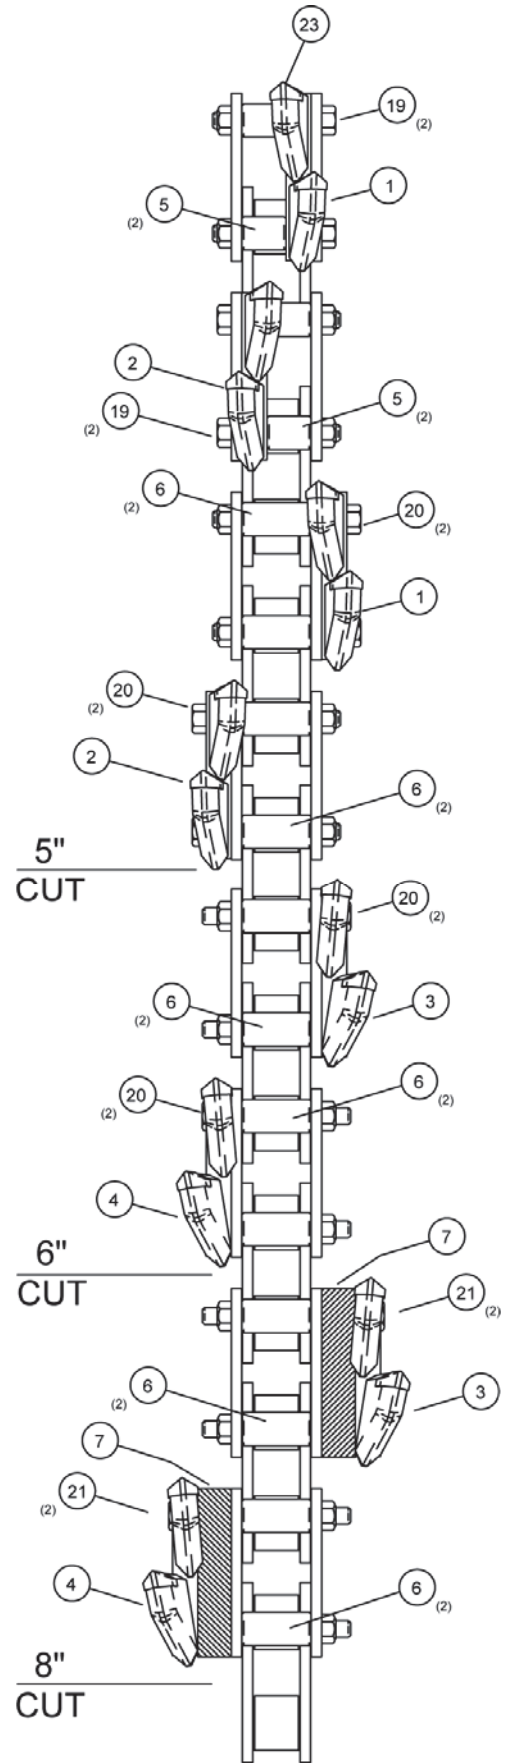

Standard and ABF Chain parts		
NO.	PART NO.	DESCRIPTION
1	228630001	SHARK BASE "SH75"
2	228629001	SHARK BASE "SH76"
3	228632001	SHARK BASE "SH74"
4	228631001	SHARK BASE "SH73"
5	253510001	SPACER, TUBE 1.312"
6	253512001	SPACER, TUBE 2.062"
7	253875001	SPACER, BAR 1"
19	383032	BOLT, 1/2 - 20 X 3.25"
20	383040	BOLT, 1/2 - 20 X 4.00"
21	383050	BOLT, 1/2 - 20 X 5.00"
22	395001	NUT, SLTL 1/2 - 20
23	228553001	TOOTH-SHARK

Super Duty Chain parts		
NO.	PART NO.	DESCRIPTION
1	228630001	SHARK BASE "SH75"
2	228629001	SHARK BASE "SH76"
3	228632001	SHARK BASE "SH74"
4	228631001	SHARK BASE "SH73"
5	260441001	SPACER, TUBE 1.438"
6	260439001	SPACER, TUBE 2.188"
7	253875001	SPACER, BAR 1"
19	383034	BOLT, 1/2 - 20 X 3.50"
20	383042	BOLT, 1/2 - 20 X 4.25"
21	383052	BOLT, 1/2 - 20 X 5.25"
22	395001	NUT, SLTL 1/2 - 20
23	228553001	TOOTH-SHARK