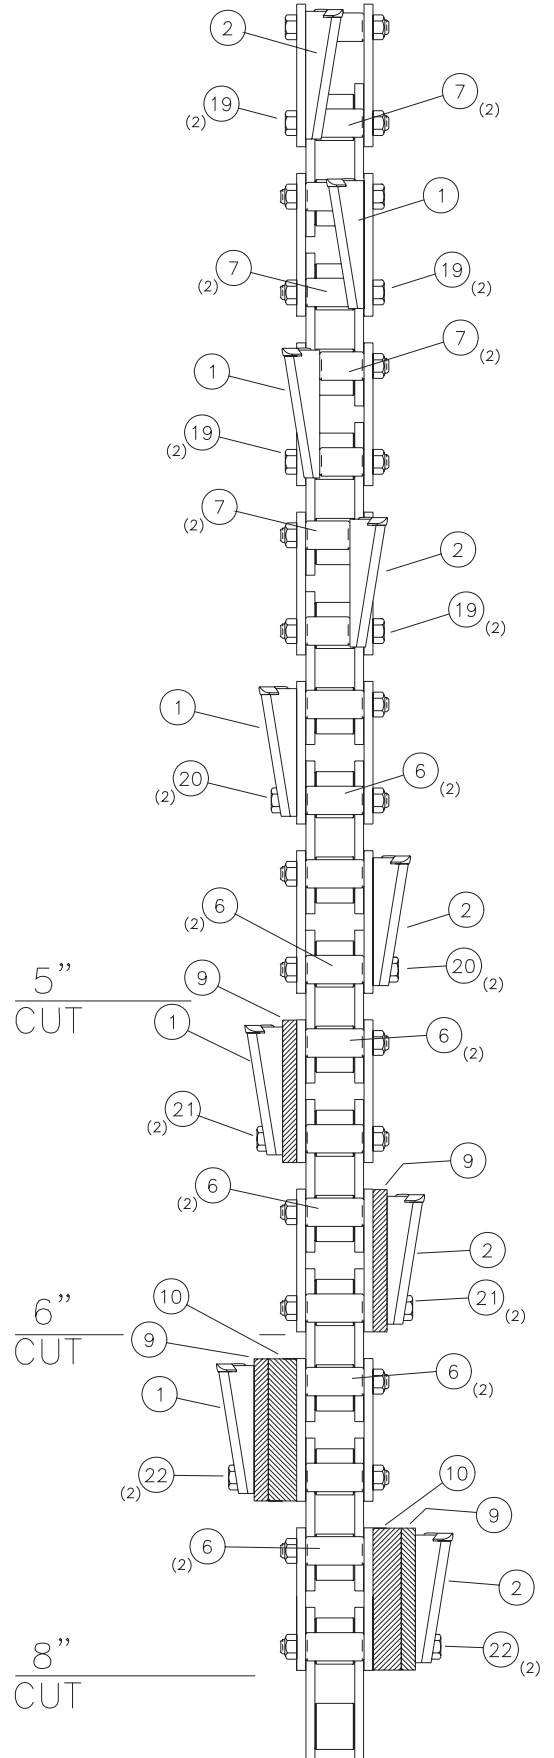

Standard and ABF Chain parts		
NO.	PART NO.	DESCRIPTION
1	253815001	TIGER CUP, LH
2	253816001	TIGER CUP, RH
6	253512001	SPACER, TUBE 2.063"
7	253823001	SPACER, TUBE 1.565"
9	15180001	SPACER, BAR 1/2"
10	253875001	SPACER, BAR 1"
19	383032	BOLT, 1/2 - 20 X 3.25"
20	383036	BOLT, 1/2 - 20 X 3.75"
21	383042	BOLT, 1/2 - 20 X 4.25"
22	383052	BOLT, 1/2 - 20 X 5.25"
23	395001	NUT, SLTL 1/2 - 20

Super Duty Chain parts		
NO.	PART NO.	DESCRIPTION
1	253815001	TIGER CUP, LH
2	253816001	TIGER CUP, RH
6	260439001	SPACER, TUBE 2.188"
7	260440001	SPACER, TUBE 1.688"
9	15180001	SPACER, BAR 1/2"
10	253875001	SPACER, BAR 1"
19	383034	BOLT, 1/2 - 20 X 3.50"
20	383040	BOLT, 1/2 - 20 X 4.00"
21	383044	BOLT, 1/2 - 20 X 4.50"
22	383054	BOLT, 1/2 - 20 X 5.50"
23	395001	NUT, SLTL 1/2 - 20