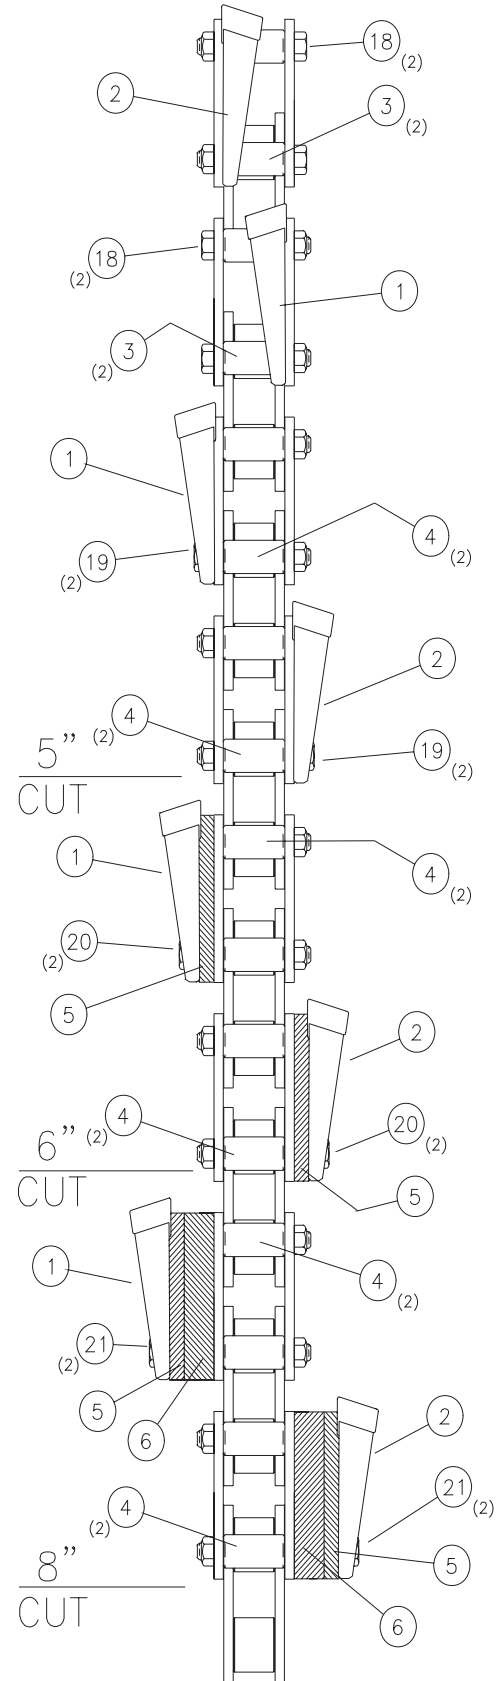

Standard and ABF Chain parts		
NO.	PART NO.	DESCRIPTION
1	253839001	CUP, CUTTER LH
2	253840001	CUP, CUTTER RH
3	253511001	SPACER, TUBE 1.781"
4	253512001	SPACER, TUBE 2.063"
5	15180001	SPACER, BAR 1/2"
6	253875001	SPACER, BAR 1"
18	383032	BOLT, 1/2 - 20 X 3.25"
19	383034	BOLT, 1/2 - 20 X 3.50"
20	383042	BOLT, 1/2 - 20 X 4.25"
21	383052	BOLT, 1/2 - 20 X 5.25"
22	395001	NUT, SLTL 1/2 - 20

Super Duty Chain parts		
NO.	PART NO.	DESCRIPTION
1	253839001	CUP, CUTTER LH
2	253840001	CUP, CUTTER RH
3	260420001	SPACER, TUBE 1.938"
4	260439001	SPACER, TUBE 2.188"
5	15180001	SPACER, BAR 1/2"
6	253875001	SPACER, BAR 1"
18	383034	BOLT, 1/2 - 20 X 3.50"
19	383036	BOLT, 1/2 - 20 X 3.75"
20	383044	BOLT, 1/2 - 20 X 4.50"
21	383054	BOLT, 1/2 - 20 X 5.50"
22	395001	NUT, SLTL 1/2 - 20