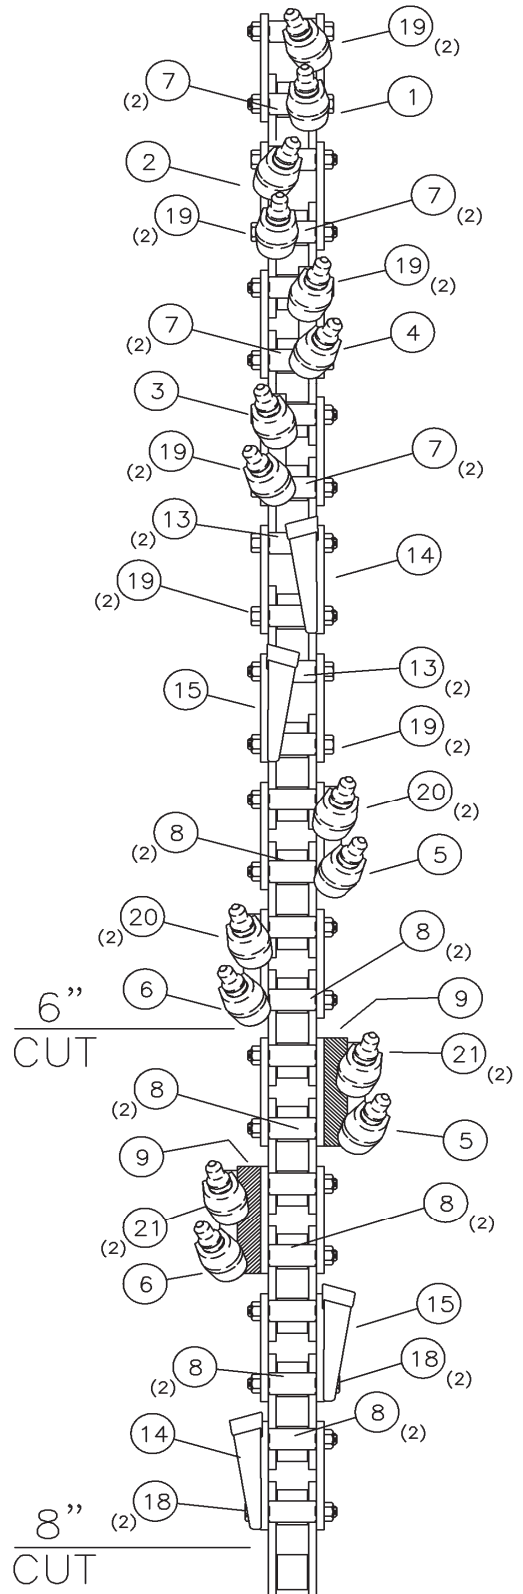

Standard and ABF Chain parts		
NO.	PART NO.	DESCRIPTION
1	15181001	ROTARY BASE "ML"
2	15181002	ROTARY BASE "MK"
3	15183001	ROTARY BASE "MJ"
4	15183002	ROTARY BASE "MI"
5	15184001	ROTARY BASE "MH"
6	15184002	ROTARY BASE "MG"
7	253510001	SPACER, TUBE 1.312"
8	253512001	SPACER, TUBE 2.062"
9	253875001	SPACER, BAR 1"
13	253511001	SPACER, TUBE 1.781"
14	253839001	CUP, CUTTER LH
15	253840001	CUP, CUTTER RH
18	383034	BOLT, 1/2 - 20 X 3.50"
19	383032	BOLT, 1/2 - 20 X 3.25"
20	383042	BOLT, 1/2 - 20 X 4.25"
21	383052	BOLT, 1/2 - 20 X 5.25"
22	395001	NUT, SLTL 1/2 - 20

Super Duty Chain parts		
NO.	PART NO.	DESCRIPTION
1	15181001	ROTARY BASE "ML"
2	15181002	ROTARY BASE "MK"
3	15183001	ROTARY BASE "MJ"
4	15183002	ROTARY BASE "MI"
5	15184001	ROTARY BASE "MH"
6	15184002	ROTARY BASE "MG"
7	260441001	SPACER, TUBE 1.438"
8	260439001	SPACER, TUBE 2.188"
9	253875001	SPACER, BAR 1"
13	260420001	SPACER, TUBE 1.938"
14	253839001	CUP, CUTTER LH
15	253840001	CUP, CUTTER RH
18	383036	BOLT, 1/2 - 20 X 3.75"
19	383034	BOLT, 1/2 - 20 X 3.50"
20	383044	BOLT, 1/2 - 20 X 4.50"
21	383054	BOLT, 1/2 - 20 X 5.50"
22	395001	NUT, SLTL 1/2 - 20