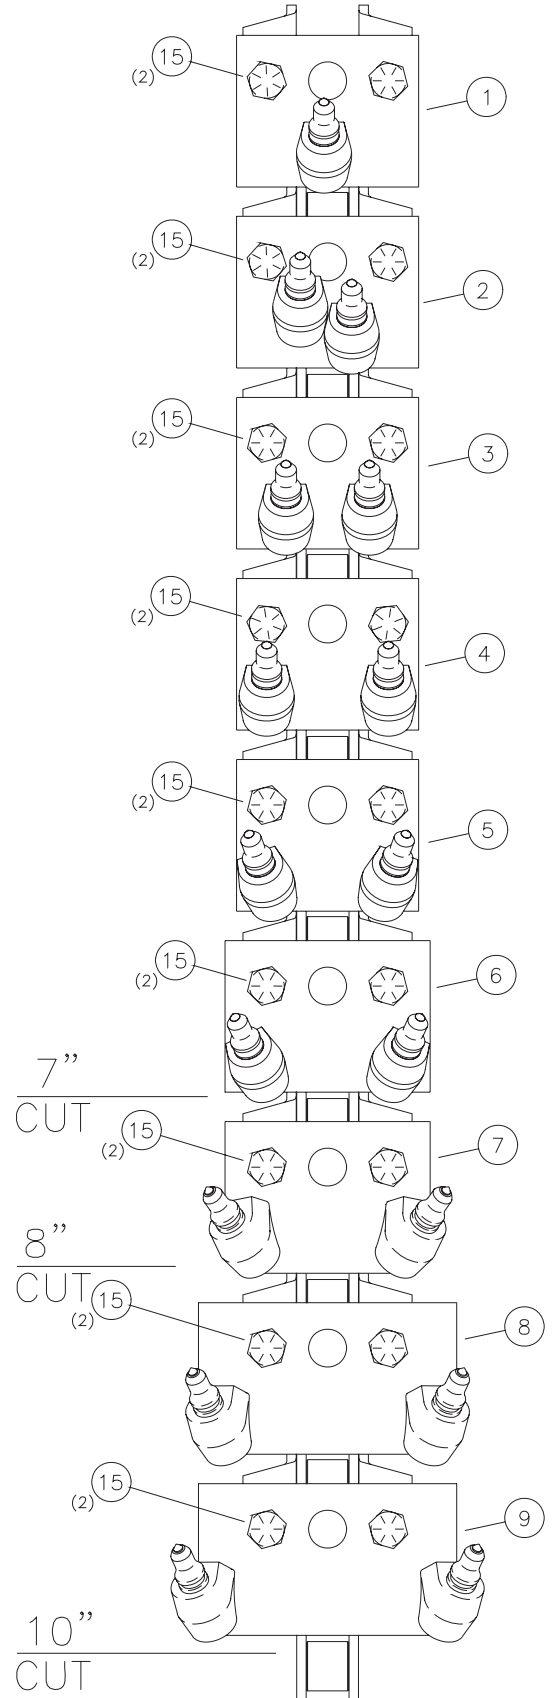

3990 FLAT BASE ROTARY FULL

Standard K (flat)		Super Duty Flat	
3990FRF07052	3990FRF07070	3990DFRF07052	3990DFRF07070
3990FRF08052	3990FRF08070	3990DFRF08052	3990DFRF08070
3990FRF10052	3990FRF10070	3990DFRF10052	3990DFRF10070
3990FRF07060	3990FRF07072	3990DFRF07060	3990DFRF07072
3990FRF08060	3990FRF08072	3990DFRF08060	3990DFRF08072
3990FRF10060	3990FRF10072	3990DFRF10060	3990DFRF10072
3990FRF07062	3990FRF07074	3990DFRF07062	3990DFRF07074
3990FRF08062	3990FRF08074	3990DFRF08062	3990DFRF08074
3990FRF10062	3990FRF10074	3990DFRF10062	3990DFRF10074
3990FRF07064	3990FRF07080	3990DFRF07064	3990DFRF07080
3990FRF08064	3990FRF08080	3990DFRF08064	3990DFRF08080
3990FRF10064	3990FRF10080	3990DFRF10064	3990DFRF10080
3990FRF07066	3990FRF07090	3990DFRF07066	3990DFRF07090
3990FRF08066	3990FRF08090	3990DFRF08066	3990DFRF08090
3990FRF10066	3990FRF10090	3990DFRF10066	3990DFRF10090
3990FRF07068		3990DFRF07068	
3990FRF08068		3990DFRF08068	
3990FRF10068		3990DFRF10068	

Chain parts		
NO.	PART NO.	DESCRIPTION
1	15125-001	FLAT ROTARY BASE "A"
2	15127-001	FLAT ROTARY BASE "B"
3	15128-001	FLAT ROTARY BASE "C"
4	15129-001	FLAT ROTARY BASE "D"
5	15130-001	FLAT ROTARY BASE "E"
6	15131-001	FLAT ROTARY BASE "F"
7	15133-001	FLAT ROTARY BASE "G"
8	15134-001	FLAT ROTARY BASE "H"
9	15136-001	FLAT ROTARY BASE "J"
15	384-014	BOLT, 5/8 - 18 X 1.5"
16	396-001	NUT, SLTL 5/8 - 18