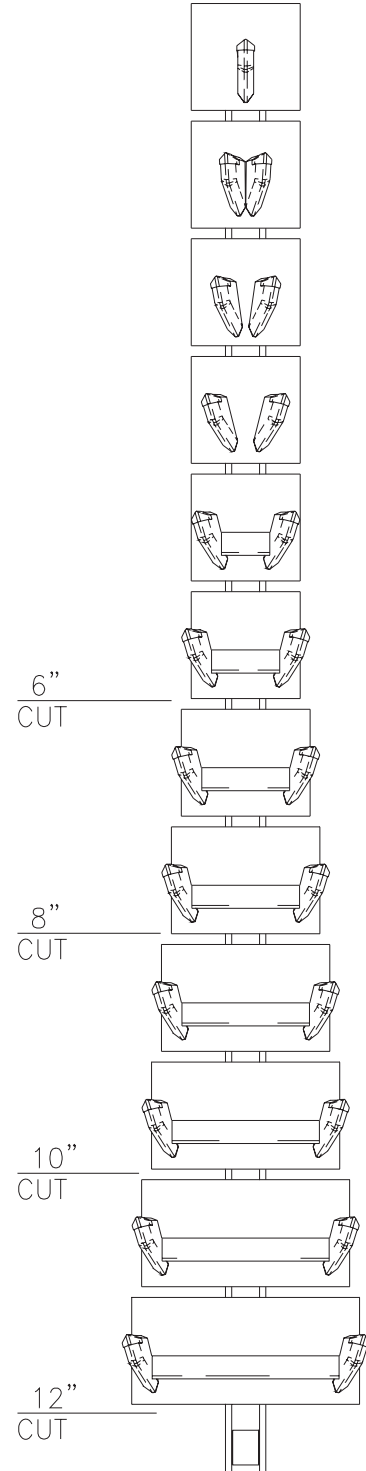

3990 WELDED SHARK

Standard Chain		ABF Chain	
3990SWS06052	3990SWS06070	3990AWS06052	3990AWS06070
3990SWS08052	3990SWS08070	3990AWS08052	3990AWS08070
3990SWS10052	3990SWS10070	3990AWS10052	3990AWS10070
3990SWS12052	3990SWS12070	3990AWS12052	3990AWS12070
3990SWS06060	3990SWS06072	3990AWS06060	3990AWS06072
3990SWS08060	3990SWS08072	3990AWS08060	3990AWS08072
3990SWS10060	3990SWS10072	3990AWS10060	3990AWS10072
3990SWS12060	3990SWS12072	3990AWS12060	3990AWS12072
3990SWS06062	3990SWS06074	3990AWS06062	3990AWS06074
3990SWS08062	3990SWS08074	3990AWS08062	3990AWS08074
3990SWS10062	3990SWS10074	3990AWS10062	3990AWS10074
3990SWS12062	3990SWS12074	3990AWS12062	3990AWS12074
3990SWS06064	3990SWS06080	3990AWS06064	3990AWS06080
3990SWS08064	3990SWS08080	3990AWS08064	3990AWS08080
3990SWS10064	3990SWS10080	3990AWS10064	3990AWS10080
3990SWS12064	3990SWS12080	3990AWS12064	3990AWS12080
3990SWS06066	3990SWS06090	3990AWS06066	3990AWS06090
3990SWS08066	3990SWS08090	3990AWS08066	3990AWS08090
3990SWS10066	3990SWS10090	3990AWS10066	3990AWS10090
3990SWS12066	3990SWS12090	3990AWS12066	3990AWS12090
3990SWS06068		3990AWS06068	
3990SWS08068		3990AWS08068	
3990SWS10068		3990AWS10068	
3990SWS12068		3990AWS12068