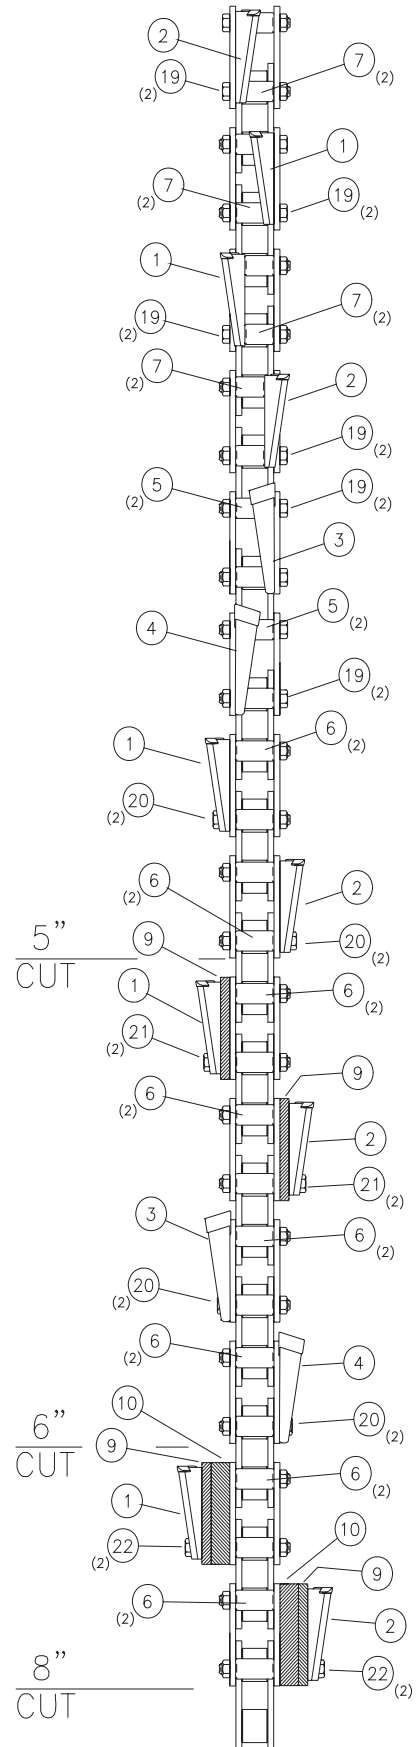

Standard and ABF Chain parts		
NO.	PART NO.	DESCRIPTION
1	253815001	TIGER CUP, LH
2	253816001	TIGER CUP, RH
3	253839001	CUP, CUTTER LH
4	253840001	CUP, CUTTER RH
5	253511001	SPACER, TUBE 1.781"
6	253512001	SPACER, TUBE 2.063"
7	253823001	SPACER, TUBE 1.565"
9	15180001	SPACER, BAR 1/2"
10	253875001	SPACER, BAR 1"
19	383032	BOLT, 1/2 - 20 X 3.25"
20	383036	BOLT, 1/2 - 20 X 3.75"
21	383042	BOLT, 1/2 - 20 X 4.25"
22	383052	BOLT, 1/2 - 20 X 5.25"
23	395001	NUT, SLTL 1/2 - 20

Super Duty Chain parts		
NO.	PART NO.	DESCRIPTION
1	253815001	TIGER CUP, LH
2	253816001	TIGER CUP, RH
3	253839001	CUP, CUTTER LH
4	253840001	CUP, CUTTER RH
5	260420001	SPACER, TUBE 1.938"
6	260439001	SPACER, TUBE 2.188"
7	260440001	SPACER, TUBE 1.688"
9	15180001	SPACER, BAR 1/2"
10	253875001	SPACER, BAR 1"
19	383034	BOLT, 1/2 - 20 X 3.50"
20	383040	BOLT, 1/2 - 20 X 4.00"
21	383044	BOLT, 1/2 - 20 X 4.50"
22	383054	BOLT, 1/2 - 20 X 5.50"
23	395001	NUT, SLTL 1/2 - 20