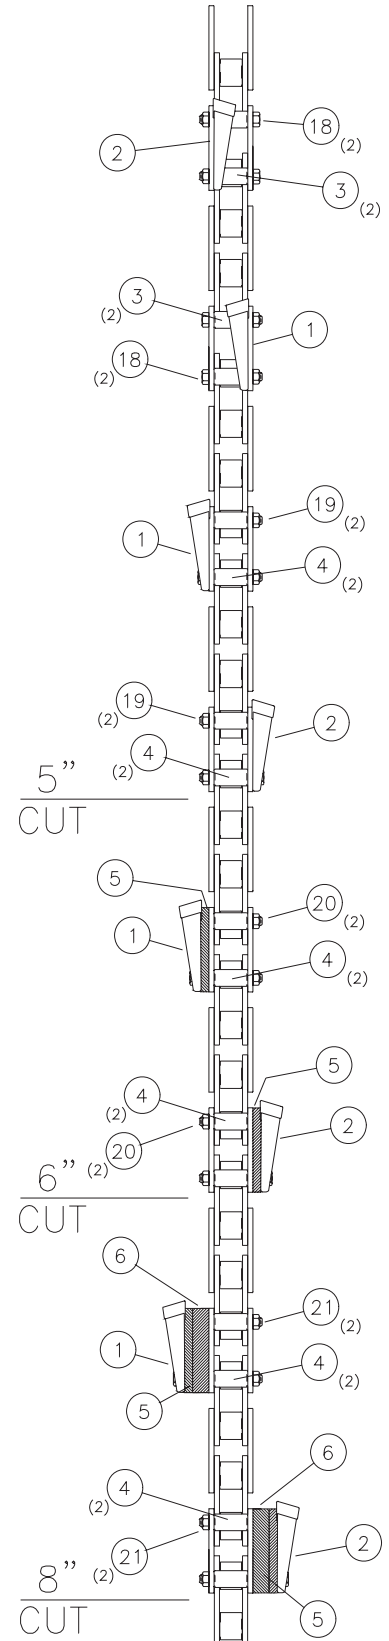

Standard and ABF Chain parts		
NO.	PART NO.	DESCRIPTION
1	253839001	CUP, CUTTER LH
2	253840001	CUP, CUTTER RH
3	253511001	SPACER, TUBE 1.781"
4	253512001	SPACER, TUBE 2.063"
5	15180001	SPACER, BAR 1/2"
6	253875001	SPACER, BAR 1"
18	383032	BOLT, 1/2 - 20 X 3.25"
19	383034	BOLT, 1/2 - 20 X 3.50"
20	383042	BOLT, 1/2 - 20 X 4.25"
21	383052	BOLT, 1/2 - 20 X 5.25"
22	395001	NUT, SLTL 1/2 - 20

Super Duty Chain parts		
NO.	PART NO.	DESCRIPTION
1	253839001	CUP, CUTTER LH
2	253840001	CUP, CUTTER RH
3	260420001	SPACER, TUBE 1.938"
4	260439001	SPACER, TUBE 2.188"
5	15180001	SPACER, BAR 1/2"
6	253875001	SPACER, BAR 1"
18	383034	BOLT, 1/2 - 20 X 3.50"
19	383036	BOLT, 1/2 - 20 X 3.75"
20	383044	BOLT, 1/2 - 20 X 4.50"
21	383054	BOLT, 1/2 - 20 X 5.50"
22	395001	NUT, SLTL 1/2 - 20