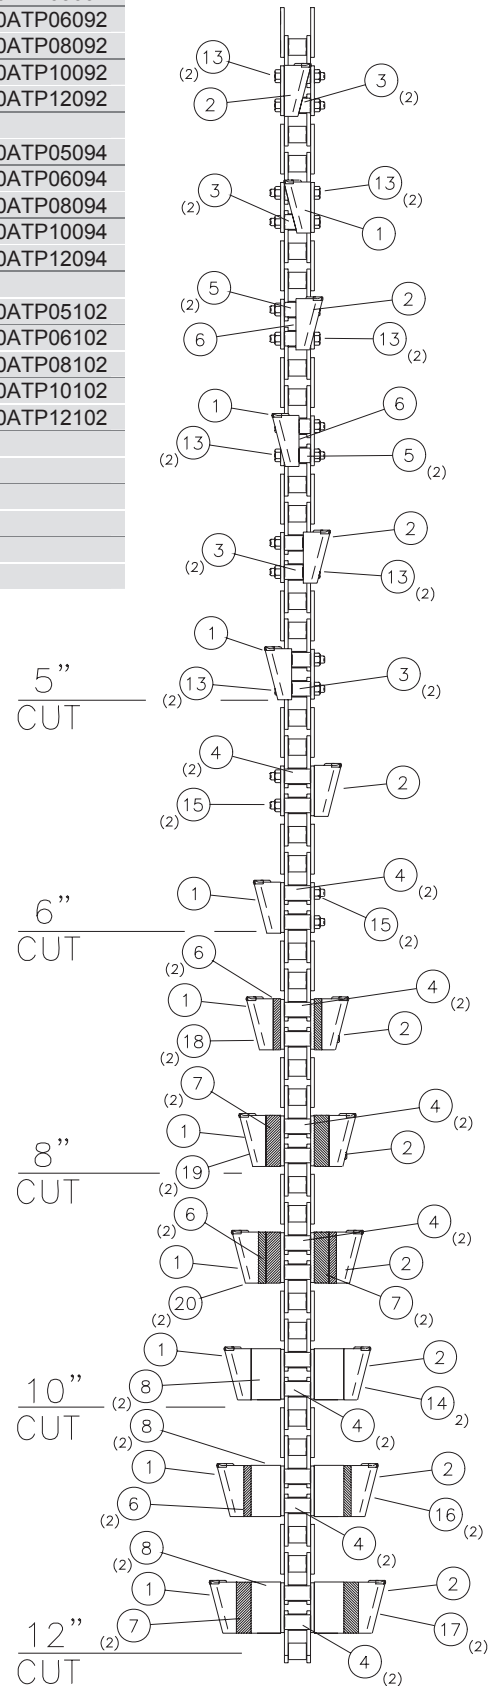

Standard and ABF Chain parts		
NO.	PART NO.	DESCRIPTION
1	253532001	TIGER CUP, LH
2	253531001	TIGER CUP, RH
3	253510001	SPACER, TUBE 1.312"
4	253511001	SPACER TUBE 1.781"
5	228742001	SPACER, TUBE .781"
6	253744001	SPACER, BAR 1/2"
7	253745001	SPACER, BAR 1"
8	15212001	SPACER, BAR 2"
13	383030	BOLT, 1/2-20 X 3.00"
14	383080	BOLT, 1/2-20 X 8.00"
15	383034	BOLT, 1/2-20 X 3.50"
16	383090	BOLT, 1/2-20 X 9.00"
17	383100	BOLT, 1/2-20 X 10.00"
18	383050	BOLT, 1/2-20 X 5.00"
19	383060	BOLT, 1/2-20 X 6.00"
20	383070	BOLT, 1/2-20 X 7.00"
21	395001	NUT, SLTL 1/2-20

Super Duty Chain parts		
NO.	PART NO.	DESCRIPTION
1	253532001	TIGER CUP, LH
2	253531001	TIGER CUP, RH
3	260426001	SPACER, TUBE 1.406"
4	260425001	SPACER TUBE 1.906"
5	264856001	SPACER, TUBE .906"
6	253744001	SPACER, BAR 1/2"
7	253745001	SPACER, BAR 1"
8	15212001	SPACER, BAR 2"
13	383032	BOLT, 1/2-20 X 3.25"
14	383084	BOLT, 1/2-20 X 8.50"
15	383036	BOLT, 1/2-20 X 3.75"
16	383094	BOLT, 1/2-20 X 9.50"
17	383110	BOLT, 1/2-20 X 11.00"
18	383052	BOLT, 1/2-20 X 5.25"
19	383064	BOLT, 1/2-20 X 6.50"
20	383074	BOLT, 1/2-20 X 7.50"
21	395001	NUT, SLTL 1/2-20