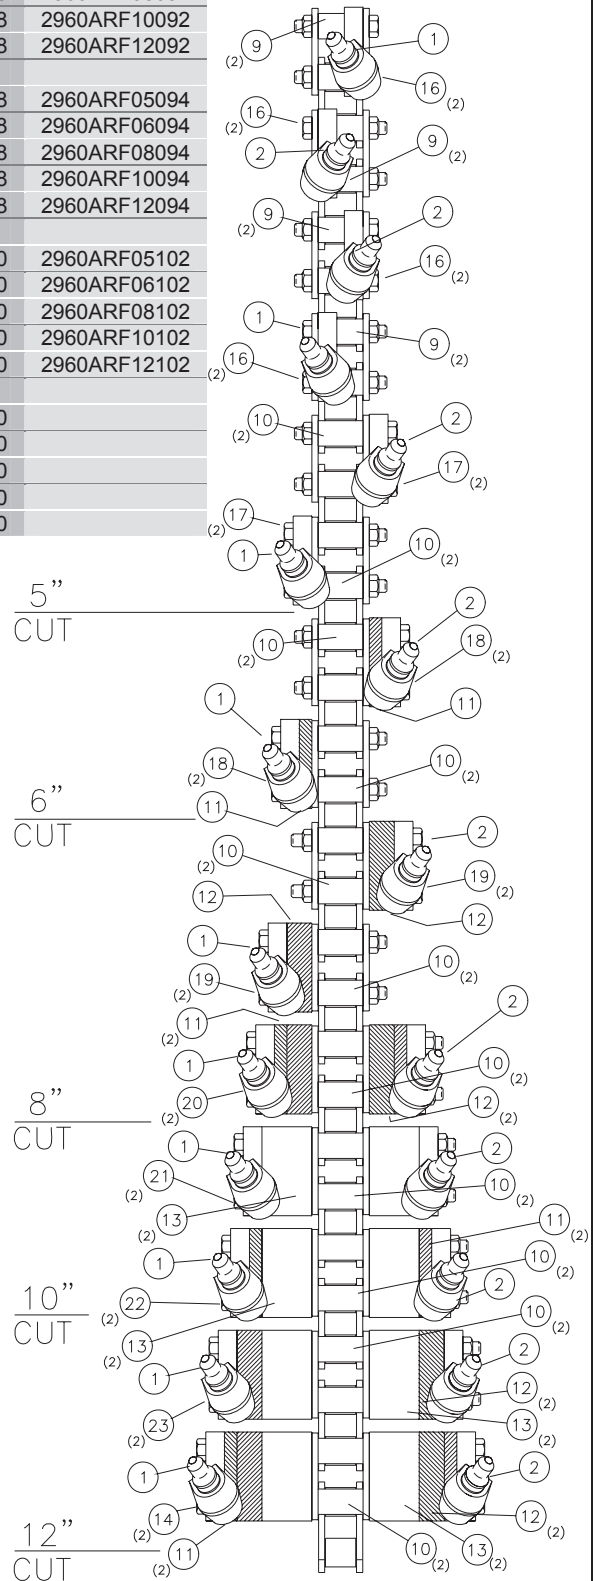

Standard and ABF Chain parts		
NO.	PART NO.	DESCRIPTION
1	13925002	ROTARY CUTTER, LH "MU"
2	13925001	ROTARY CUTTER, RH "MV"
9	253509001	SPACER, TUBE 1.031"
10	253511001	SPACER, TUBE 1.781"
11	253744001	SPACER, BAR 1/2"
12	253745001	SPACER, BAR 1"
13	15212001	SPACER, BAR 2"
14	383120	BOLT, 1/2-20 X 12.00"
16	383030	BOLT, 1/2-20 X 3.00"
17	383036	BOLT, 1/2-20 X 3.75"
18	383042	BOLT, 1/2-20 X 4.25"
19	383050	BOLT, 1/2-20 X 5.00"
20	383074	BOLT, 1/2-20 X 7.50"
21	383084	BOLT, 1/2-20 X 8.50"
22	383094	BOLT, 1/2-20 X 9.50"
23	383110	BOLT, 1/2-20 X 11.00"
24	395001	NUT, SLTL 1/2-20

Super Duty Chain parts		
NO.	PART NO.	DESCRIPTION
1	13925002	ROTARY CUTTER, LH "MU"
2	13925001	ROTARY CUTTER, RH "MV"
9	260421001	SPACER, TUBE 1.156"
10	260425001	SPACER, TUBE 1.906"
11	253744001	SPACER, BAR 1/2"
12	253745001	SPACER, BAR 1"
13	15212001	SPACER, BAR 2"
14	383120	BOLT, 1/2-20 X 12.00"
16	383030	BOLT, 1/2-20 X 3.00"
17	383040	BOLT, 1/2-20 X 4.00"
18	383042	BOLT, 1/2-20 X 4.25"
19	383050	BOLT, 1/2-20 X 5.00"
20	383074	BOLT, 1/2-20 X 7.50"
21	383084	BOLT, 1/2-20 X 8.50"
22	383094	BOLT, 1/2-20 X 9.50"
23	383110	BOLT, 1/2-20 X 11.00"
24	395001	NUT, SLTL 1/2-20