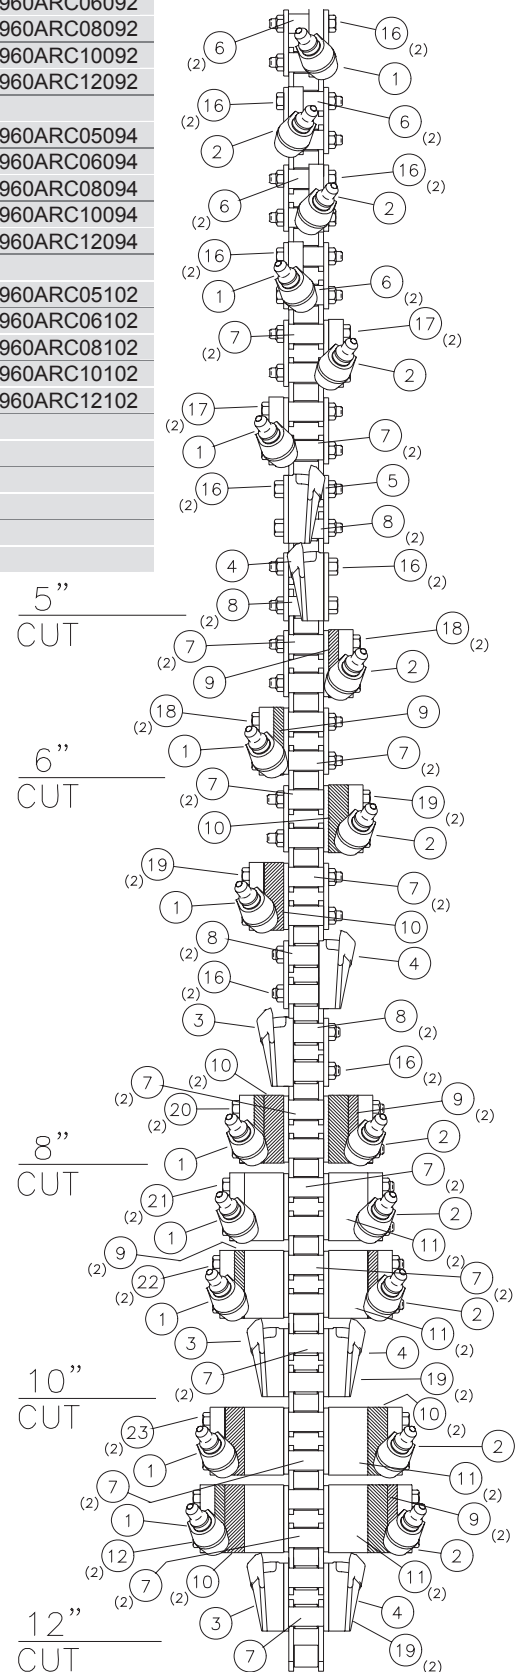

Standard and ABF Chain parts		
NO.	PART NO.	DESCRIPTION
1	13925002	ROTARY CUTTER, LH "MU"
2	13925001	ROTARY CUTTER, RH "MV"
4	253837001	CUP, CUTTER LH
5	253838001	CUP, CUTTER RH
6	253509001	SPACER, TUBE 1.031"
7	253511001	SPACER, TUBE 1.781"
8	253747001	SPACER, TUBE 1.531"
9	253744001	SPACER, BAR 1/2"
10	253745001	SPACER, BAR 1"
11	15212001	SPACER, BAR 2"
12	383120	BOLT, 1/2-20 X 12.00"
16	383030	BOLT, 1/2-20 X 3.00"
17	383040	BOLT, 1/2-20 X 4.00"
18	383042	BOLT, 1/2-20 X 4.25"
19	383050	BOLT, 1/2-20 X 5.00"
20	383064	BOLT, 1/2-20 X 6.50"
21	383074	BOLT, 1/2-20 X 7.50"
22	383084	BOLT, 1/2-20 X 8.50"
23	383094	BOLT, 1/2-20 X 9.50"
24	383104	BOLT, 1/2-20 X 10.50"
25	395001	NUT, SLTL 1/2-20

Super Duty Chain parts		
NO.	PART NO.	DESCRIPTION
1	13925002	ROTARY CUTTER, LH "MU"
2	13925001	ROTARY CUTTER, RH "MV"
4	253837001	CUP, CUTTER LH
5	253838001	CUP, CUTTER RH
6	260421001	SPACER, TUBE 1.156"
7	260425001	SPACER, TUBE 1.906"
8	260424001	SPACER, TUBE 1.656"
9	253744001	SPACER, BAR 1/2"
10	253745001	SPACER, BAR 1"
11	15212001	SPACER, BAR 2"
12	383120	BOLT, 1/2-20 X 12.00"
16	383030	BOLT, 1/2-20 X 3.00"
17	383042	BOLT, 1/2-20 X 4.25"
18	383044	BOLT, 1/2-20 X 4.50"
19	383050	BOLT, 1/2-20 X 5.00"
20	383064	BOLT, 1/2-20 X 6.50"
21	383074	BOLT, 1/2-20 X 7.50"
22	383084	BOLT, 1/2-20 X 8.50"
23	383094	BOLT, 1/2-20 X 9.50"
24	383104	BOLT, 1/2-20 X 10.50"
25	395001	NUT, SLTL 1/2-20