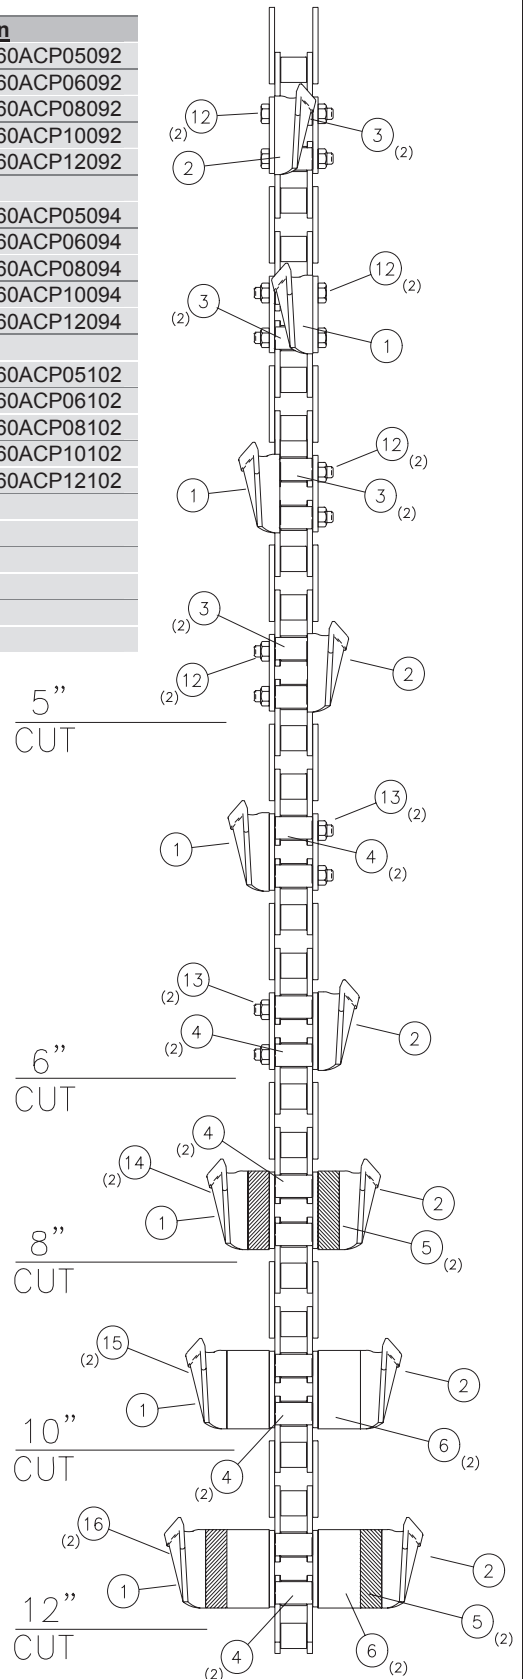

Standard and ABF Chain parts		
NO.	PART NO.	DESCRIPTION
1	253837001	CUP CUTTER, LH
2	253838001	CUP CUTTER, RH
3	253747001	SPACER, TUBE 1.531"
4	253511001	SPACER, TUBE 1.781"
5	253745001	SPACER, BAR 1"
6	15212001	SPACER, BAR 2"
12	383030	BOLT, 1/2-20 X 3.00"
13	383032	BOLT, 1/2-20 X 3.25"
14	383054	BOLT, 1/2-20 X 5.50"
15	383074	BOLT, 1/2-20 X 7.50"
16	383094	BOLT, 1/2-20 X 9.50"
17	395001	NUT, SLTL 1/2-20

Super Duty Chain parts		
NO.	PART NO.	DESCRIPTION
1	253837001	CUP CUTTER, LH
2	253838001	CUP CUTTER, RH
3	260424001	SPACER, TUBE 1.656"
4	260425001	SPACER, TUBE 1.906"
5	253745001	SPACER, BAR 1"
6	15212001	SPACER, BAR 2"
12	383032	BOLT, 1/2-20 X 3.25"
13	383034	BOLT, 1/2-20 X 3.50"
14	383060	BOLT, 1/2-20 X 6.00"
15	383080	BOLT, 1/2-20 X 8.00"
16	383100	BOLT, 1/2-20 X 10.00"
17	395001	NUT, SLTL 1/2-20