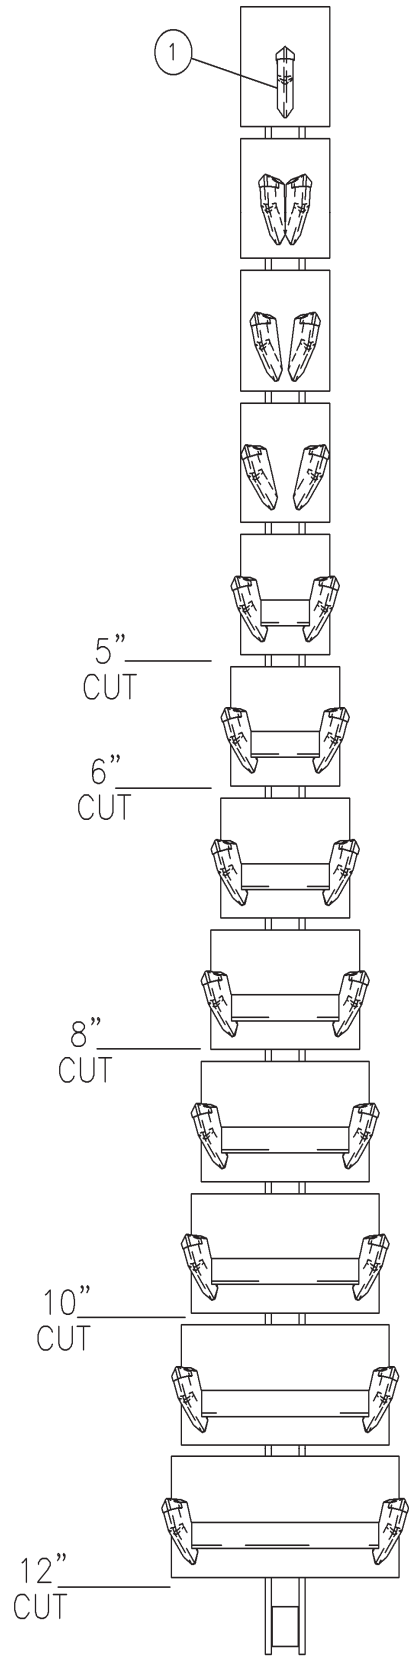

2960 WELDED SHARK

<u>Standard Chain</u>	<u>Super Duty Chain</u>
2960SWS05068	2960DWS05068
2960SWS06068	2960DWS06068
2960SWS08068	2960DWS08068
2960SWS10068	2960DWS10068
2960SWS12068	2960DWS12068
2960SWS05078	2960DWS05078
2960SWS06078	2960DWS06078
2960SWS08078	2960DWS08078
2960SWS10078	2960DWS10078
2960SWS12078	2960DWS12078
2960SWS05080	2960DWS05080
2960SWS06080	2960DWS06080
2960SWS08080	2960DWS08080
2960SWS10080	2960DWS10080
2960SWS12080	2960DWS12080
2960SWS05090	2960DWS05090
2960SWS06090	2960DWS06090
2960SWS08090	2960DWS08090
2960SWS10090	2960DWS10090
2960SWS12090	2960DWS12090
2960SWS05092	2960DWS05092
2960SWS06092	2960DWS06092
2960SWS08092	2960DWS08092
2960SWS10092	2960DWS10092
2960SWS12092	2960DWS12092
2960SWS05094	2960DWS05094
2960SWS06094	2960DWS06094
2960SWS08094	2960DWS08094
2960SWS10094	2960DWS10094
2960SWS12094	2960DWS12094
2960SWS05102	2960DWS05102
2960SWS06102	2960DWS06102
2960SWS08102	2960DWS08102
2960SWS10102	2960DWS10102
2960SWS12102	2960DWS12102

<u>Standard Chain parts</u>		
<u>NO.</u>	<u>PART NO.</u>	<u>DESCRIPTION</u>
1	250835001	SHARK TOOTH