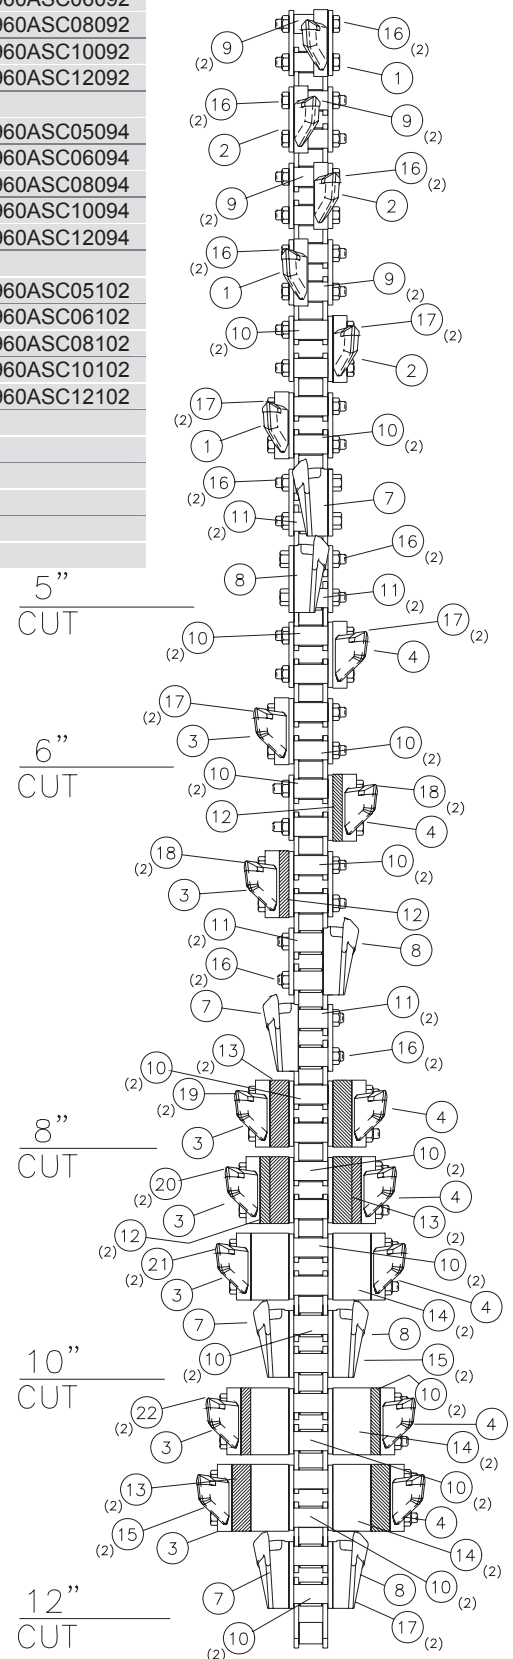

Standard and ABF Chain parts		
NO.	PART NO.	DESCRIPTION
1	228634001	SHARK CUTTER, LH "SH37"
2	228635001	SHARK CUTTER, RH "SH36"
3	228636001	SHARK CUTTER, LH "SH41"
4	228637001	SHARK CUTTER, RH "SH40"
7	253837001	CUP, CUTTER LH
8	253838001	CUP, CUTTER RH
9	253509001	SPACER, TUBE 1.031"
10	253511001	SPACER, TUBE 1.781"
11	253747001	SPACER, TUBE 1.531"
12	253744001	SPACER, BAR 1/2"
13	253745001	SPACER, BAR 1"
14	15212001	SPACER, BAR 2"
15	383110	BOLT, 1/2-20 X 11.00"
16	383030	BOLT, 1/2-20 X 3.00"
17	383036	BOLT, 1/2-20 X 3.75"
18	383044	BOLT, 1/2-20 X 4.50"
19	383064	BOLT, 1/2-20 X 6.50"
20	383074	BOLT, 1/2-20 X 7.50"
21	383084	BOLT, 1/2-20 X 8.50"
22	383094	BOLT, 1/2-20 X 9.50"
24	395001	NUT, SLTL 1/2-20

Super Duty Chain parts		
NO.	PART NO.	DESCRIPTION
1	228634001	SHARK CUTTER, LH "SH37"
2	228635001	SHARK CUTTER, RH "SH36"
3	228636001	SHARK CUTTER, LH "SH41"
4	228637001	SHARK CUTTER, RH "SH40"
7	253837001	CUP, CUTTER LH
8	253838001	CUP, CUTTER RH
9	260421001	SPACER, TUBE 1.156"
10	260425001	SPACER, TUBE 1.906"
11	260424001	SPACER, TUBE 1.656"
12	253744001	SPACER, BAR 1/2"
13	253745001	SPACER, BAR 1"
14	15212001	SPACER, BAR 2"
15	383110	BOLT, 1/2-20 X 11.00"
16	383032	BOLT, 1/2-20 X 3.25"
17	383040	BOLT, 1/2-20 X 4.00"
18	383046	BOLT, 1/2-20 X 4.75"
19	383070	BOLT, 1/2-20 X 7.00"
20	383084	BOLT, 1/2-20 X 8.50"
21	383090	BOLT, 1/2-20 X 9.00"
22	383100	BOLT, 1/2-20 X 10.00"
24	395001	NUT, SLTL 1/2-20