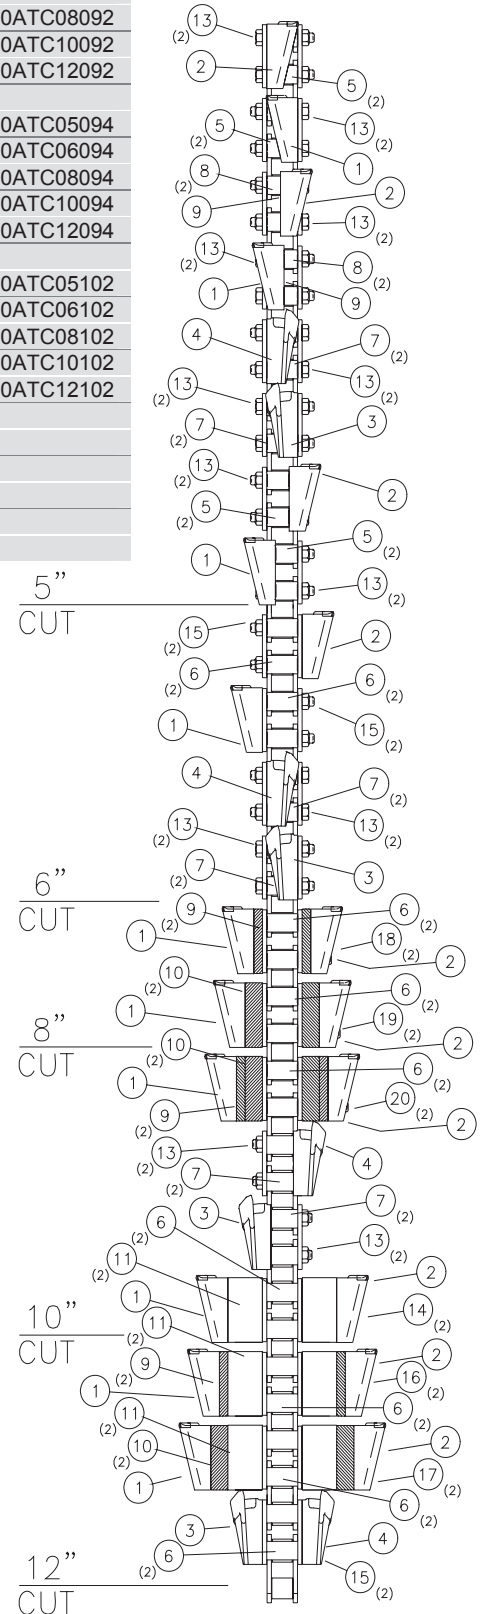

Standard and ABF Chain parts		
NO.	PART NO.	DESCRIPTION
1	253532001	TIGER CUP, LH
2	253531001	TIGER CUP, RH
3	253837001	CUP, CUTTER LH
4	253838001	CUP, CUTTER RH
5	253510001	SPACER, TUBE 1.312"
6	253511001	SPACER, TUBE 1.781"
7	253747001	SPACER, TUBE 1.531"
8	228742001	SPACER, TUBE .781"
9	253744001	SPACER, BAR 1/2"
10	253745001	SPACER, BAR 1"
11	15212001	SPACER, BAR 2"
13	383030	BOLT, 1/2-20 X 3.00"
14	383080	BOLT, 1/2-20 X 8.00"
15	383034	BOLT, 1/2-20 X 3.50"
16	383090	BOLT, 1/2-20 X 9.00"
17	383100	BOLT, 1/2-20 X 10.00"
18	383050	BOLT, 1/2-20 X 5.00"
19	383060	BOLT, 1/2-20 X 6.00"
20	383070	BOLT, 1/2-20 X 7.00"
21	395001	NUT, SLTL 1/2-20

Super Duty Chain parts		
NO.	PART NO.	DESCRIPTION
1	253532001	TIGER CUP, LH
2	253531001	TIGER CUP, RH
3	253837001	CUP, CUTTER LH
4	253838001	CUP, CUTTER RH
5	260426001	SPACER, TUBE 1.406"
6	260425001	SPACER, TUBE 1.906"
7	260424001	SPACER, TUBE 1.656"
8	264856001	SPACER, TUBE .906"
9	253744001	SPACER, BAR 1/2"
10	253745001	SPACER, BAR 1"
11	15212001	SPACER, BAR 2"
13	383032	BOLT, 1/2-20 X 3.25"
14	383084	BOLT, 1/2-20 X 8.50"
15	383036	BOLT, 1/2-20 X 3.75"
16	383094	BOLT, 1/2-20 X 9.50"
17	383110	BOLT, 1/2-20 X 11.00"
18	383052	BOLT, 1/2-20 X 5.25"
19	383064	BOLT, 1/2-20 X 6.50"
20	383074	BOLT, 1/2-20 X 7.50"
21	395001	NUT, SLTL 1/2-20