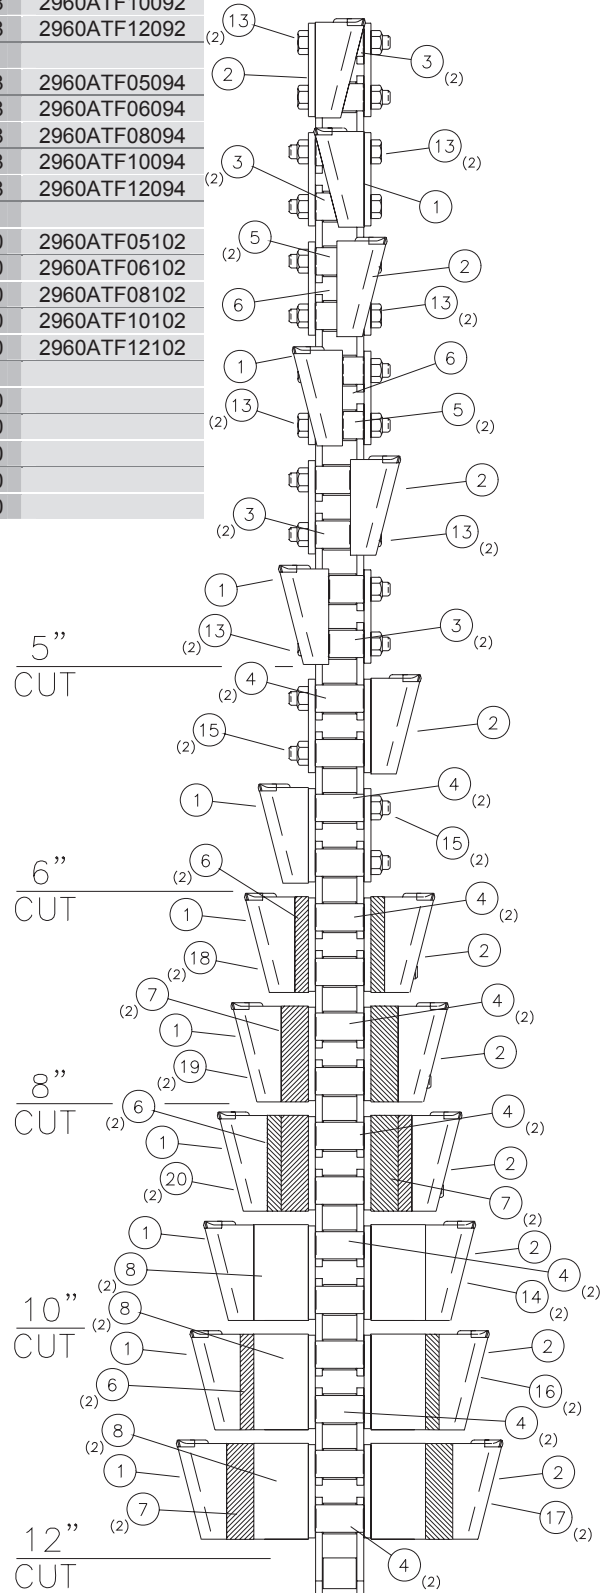

Standard and ABF Chain parts		
NO.	PART NO.	DESCRIPTION
1	253532001	TIGER CUP, LH
2	253531001	TIGER CUP, RH
3	253510001	SPACER, TUBE 1.312"
4	253511001	SPACER TUBE 1.781"
5	228742001	SPACER, TUBE .781"
6	253744001	SPACER, BAR 1/2"
7	253745001	SPACER, BAR 1"
8	15212001	SPACER, BAR 2"
13	383030	BOLT, 1/2-20 X 3.00"
14	383080	BOLT, 1/2-20 X 8.00"
15	383034	BOLT, 1/2-20 X 3.50"
16	383090	BOLT, 1/2-20 X 9.00"
17	383100	BOLT, 1/2-20 X 10.00"
18	383050	BOLT, 1/2-20 X 5.00"
19	383060	BOLT, 1/2-20 X 6.00"
20	383070	BOLT, 1/2-20 X 7.00"
21	395001	NUT, SLTL 1/2-20

Super Duty Chain parts		
NO.	PART NO.	DESCRIPTION
1	253532001	TIGER CUP, LH
2	253531001	TIGER CUP, RH
3	260426001	SPACER, TUBE 1.406"
4	260425001	SPACER TUBE 1.906"
5	264856001	SPACER, TUBE .906"
6	253744001	SPACER, BAR 1/2"
7	253745001	SPACER, BAR 1"
8	15212001	SPACER, BAR 2"
13	383032	BOLT, 1/2-20 X 3.25"
14	383084	BOLT, 1/2-20 X 8.50"
15	383036	BOLT, 1/2-20 X 3.75"
16	383094	BOLT, 1/2-20 X 9.50"
17	383110	BOLT, 1/2-20 X 11.00"
18	383052	BOLT, 1/2-20 X 5.25"
19	383064	BOLT, 1/2-20 X 6.50"
20	383074	BOLT, 1/2-20 X 7.50"
21	395001	NUT, SLTL 1/2-20