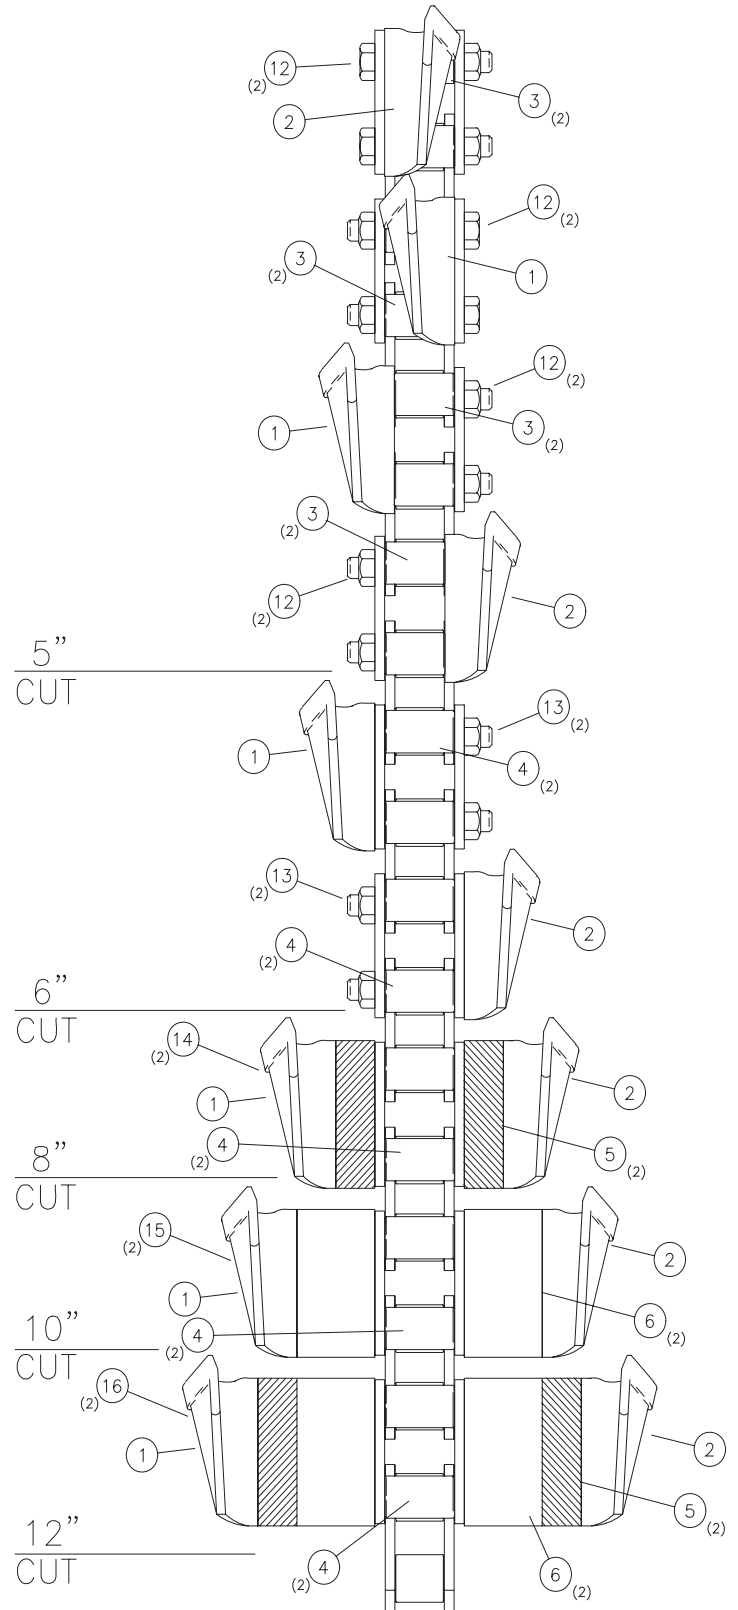

Standard and ABF Chain parts		
NO.	PART NO.	DESCRIPTION
1	253837001	CUP CUTTER, LH
2	253838001	CUP CUTTER, RH
3	253747001	SPACER, TUBE 1.531"
4	253511001	SPACER, TUBE 1.781"
5	253745001	SPACER, BAR 1"
6	15212001	SPACER, BAR 2"
12	383030	BOLT, 1/2-20 X 3.00"
13	383032	BOLT, 1/2-20 X 3.25"
14	383054	BOLT, 1/2-20 X 5.50"
15	383074	BOLT, 1/2-20 X 7.50"
16	383094	BOLT, 1/2-20 X 9.50"
17	395001	NUT, SLTL 1/2-20

Super Duty Chain parts		
NO.	PART NO.	DESCRIPTION
1	253837001	CUP CUTTER, LH
2	253838001	CUP CUTTER, RH
3	260424001	SPACER, TUBE 1.656"
4	260425001	SPACER, TUBE 1.906"
5	253745001	SPACER, BAR 1"
6	15212001	SPACER, BAR 2"
12	383032	BOLT, 1/2-20 X 3.25"
13	383034	BOLT, 1/2-20 X 3.50"
14	383060	BOLT, 1/2-20 X 6.00"
15	383080	BOLT, 1/2-20 X 8.00"
16	383100	BOLT, 1/2-20 X 10.00"
17	395001	NUT, SLTL 1/2-20