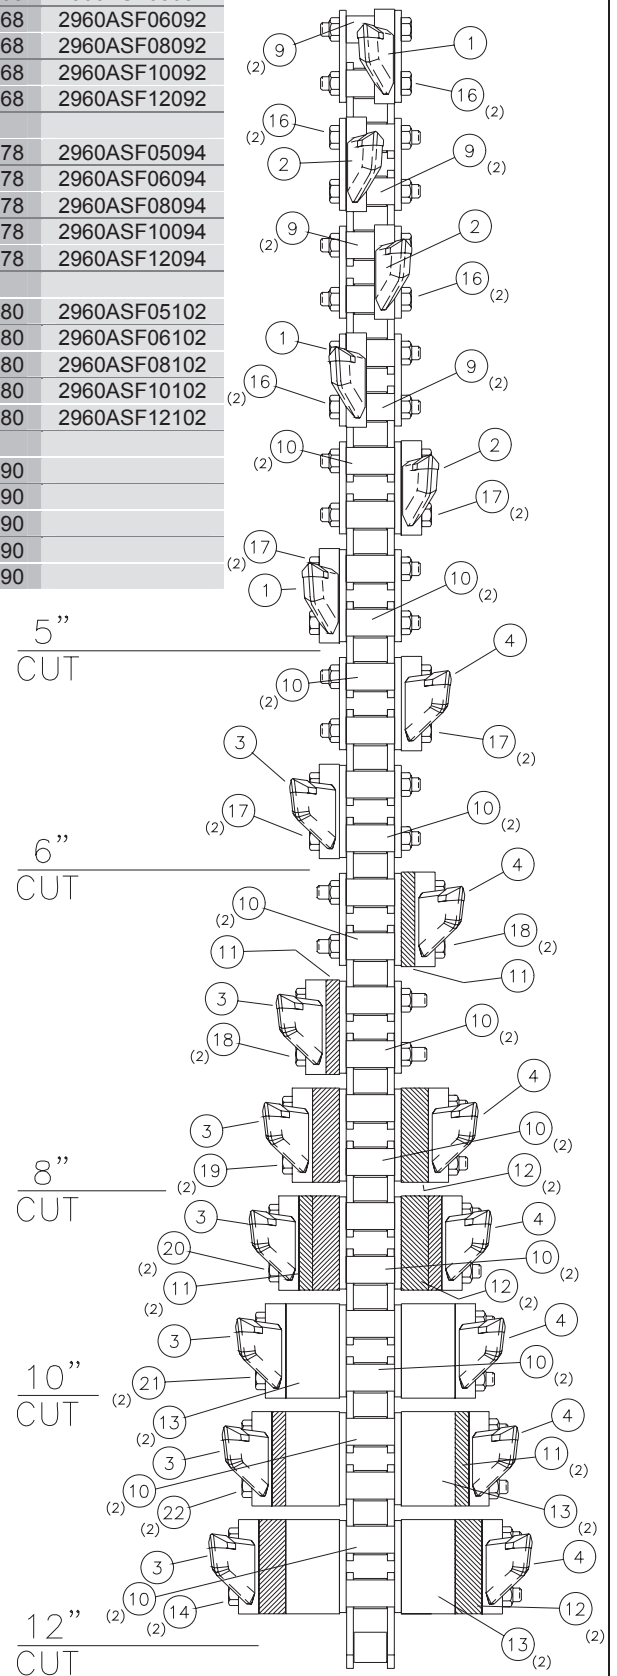

Standard and ABF Chain parts		
NO.	PART NO.	DESCRIPTION
1	228634001	SHARK CUTTER, LH "SH37"
2	228635001	SHARK CUTTER, RH "SH36"
3	228636001	SHARK CUTTER, LH "SH41"
4	228637001	SHARK CUTTER, RH "SH40"
9	253509001	SPACER, TUBE 1.031"
10	253511001	SPACER, TUBE 1.781"
11	253744001	SPACER, BAR 1/2"
12	253745001	SPACER, BAR 1"
13	15212001	SPACER, BAR 2"
14	383110	BOLT, 1/2-20 X 11.00"
16	383030	BOLT, 1/2-20 X 3.00"
17	383036	BOLT, 1/2-20 X 3.75"
18	383044	BOLT, 1/2-20 X 4.50"
19	383064	BOLT, 1/2-20 X 6.50"
20	383074	BOLT, 1/2-20 X 7.50"
21	383084	BOLT, 1/2-20 X 8.50"
22	383094	BOLT, 1/2-20 X 9.50"
24	395001	NUT, SLTL 1/2-20

Super Duty Chain parts		
NO.	PART NO.	DESCRIPTION
1	228634001	SHARK CUTTER, LH "SH37"
2	228635001	SHARK CUTTER, RH "SH36"
3	228636001	SHARK CUTTER, LH "SH41"
4	228637001	SHARK CUTTER, RH "SH40"
9	260421001	SPACER, TUBE 1.156"
10	260425001	SPACER, TUBE 1.906"
11	253744001	SPACER, BAR 1/2"
12	253745001	SPACER, BAR 1"
13	15212001	SPACER, BAR 2"
14	383110	BOLT, 1/2-20 X 11.00"
16	383032	BOLT, 1/2-20 X 3.25"
17	383040	BOLT, 1/2-20 X 4.00"
18	383046	BOLT, 1/2-20 X 4.75"
19	383070	BOLT, 1/2-20 X 7.00"
20	383084	BOLT, 1/2-20 X 8.50"
21	383090	BOLT, 1/2-20 X 9.00"
22	383100	BOLT, 1/2-20 X 10.00"
24	395001	NUT, SLTL 1/2-20