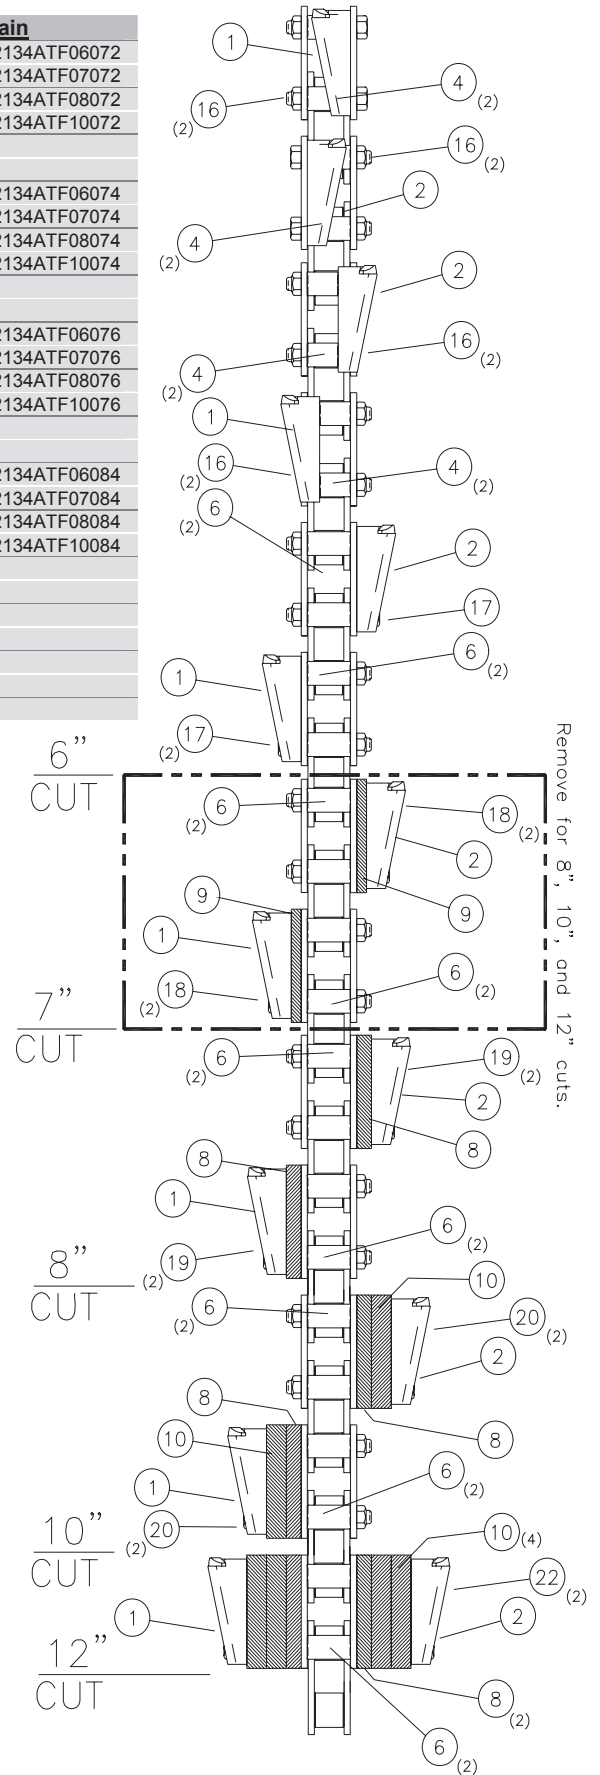

Standard Chain		Super Duty Chain		ABF Chain	
2134STF06052	2134STF06072	2134DTF06052	2134DTF06072	2134ATF06052	2134ATF06072
2134STF07052	2134STF07072	2134DTF07052	2134DTF07072	2134ATF07052	2134ATF07072
2134STF08052	2134STF08072	2134DTF08052	2134DTF08072	2134ATF08052	2134ATF08072
2134STF10052	2134STF10072	2134DTF10052	2134DTF10072	2134ATF10052	2134ATF10072
		2134DTF12052	2134DTF12072		
2134STF06060	2134STF06074	2134DTF06060	2134DTF06074	2134ATF06060	2134ATF06074
2134STF07060	2134STF07074	2134DTF07060	2134DTF07074	2134ATF07060	2134ATF07074
2134STF08060	2134STF08074	2134DTF08060	2134DTF08074	2134ATF08060	2134ATF08074
2134STF10060	2134STF10074	2134DTF10060	2134DTF10074	2134ATF10060	2134ATF10074
		2134DTF12060	2134DTF12074		
2134STF06064	2134STF06076	2134DTF06064	2134DTF06076	2134ATF06064	2134ATF06076
2134STF07064	2134STF07076	2134DTF07064	2134DTF07076	2134ATF07064	2134ATF07076
2134STF08064	2134STF08076	2134DTF08064	2134DTF08076	2134ATF08064	2134ATF08076
2134STF10064	2134STF10076	2134DTF10064	2134DTF10076	2134ATF10064	2134ATF10076
		2134DTF12064	2134DTF12076		
2134STF06066	2134STF06084	2134DTF06066	2134DTF06084	2134ATF06066	2134ATF06084
2134STF07066	2134STF07084	2134DTF07066	2134DTF07084	2134ATF07066	2134ATF07084
2134STF08066	2134STF08084	2134DTF08066	2134DTF08084	2134ATF08066	2134ATF08084
2134STF10066	2134STF10084	2134DTF10066	2134DTF10084	2134ATF10066	2134ATF10084
		2134DTF12066	2134DTF12084		
2134STF06068		2134DTF06068		2134ATF06068	
2134STF07068		2134DTF07068		2134ATF07068	
2134STF08068		2134DTF08068		2134ATF08068	
2134STF10068		2134DTF10068		2134ATF10068	
		2134DTF12068			

Standard and ABF Chain parts		
NO.	PART NO.	DESCRIPTION
1	253996001	TIGER CUP LH
2	253997001	TIGER CUP RH
4	260414001	SPACER, TUBE 1.531"
6	253517001	SPACER, TUBE 2.188"
8	19841001	SPACER, BAR 3/4"
9	19840001	SPACER, BAR 1/2"
10	15659001	SPACER, BAR 1"
16	384034	BOLT, 5/8 - 18 x 3.50"
17	384042	BOLT, 5/8 - 18 x 4.25"
18	384046	BOLT, 5/8 - 18 x 4.75"
19	384050	BOLT, 5/8 - 18 x 5.00"
20	384060	BOLT, 5/8 - 18 x 6.00"
21	396001	NUT, SLTL 5/8 - 18

Super Duty Chain parts		
NO.	PART NO.	DESCRIPTION
1	253996001	TIGER CUP LH
2	253997001	TIGER CUP RH
4	260411001	SPACER, TUBE 1.656"
6	260412001	SPACER, TUBE 2.281"
8	19841001	SPACER, BAR 3/4"
9	19840001	SPACER, BAR 1/2"
10	15659001	SPACER, BAR 1"
16	384036	BOLT, 5/8 - 18 x 3.75"
17	384044	BOLT, 5/8 - 18 x 4.50"
18	384050	BOLT, 5/8 - 18 x 5.00"
19	384054	BOLT, 5/8 - 18 x 5.50"
20	384064	BOLT, 5/8 - 18 x 6.50"
21	396001	NUT, SLTL 5/8 - 18
22	260294001	BOLT, 5/8 - 18 x 10.75"