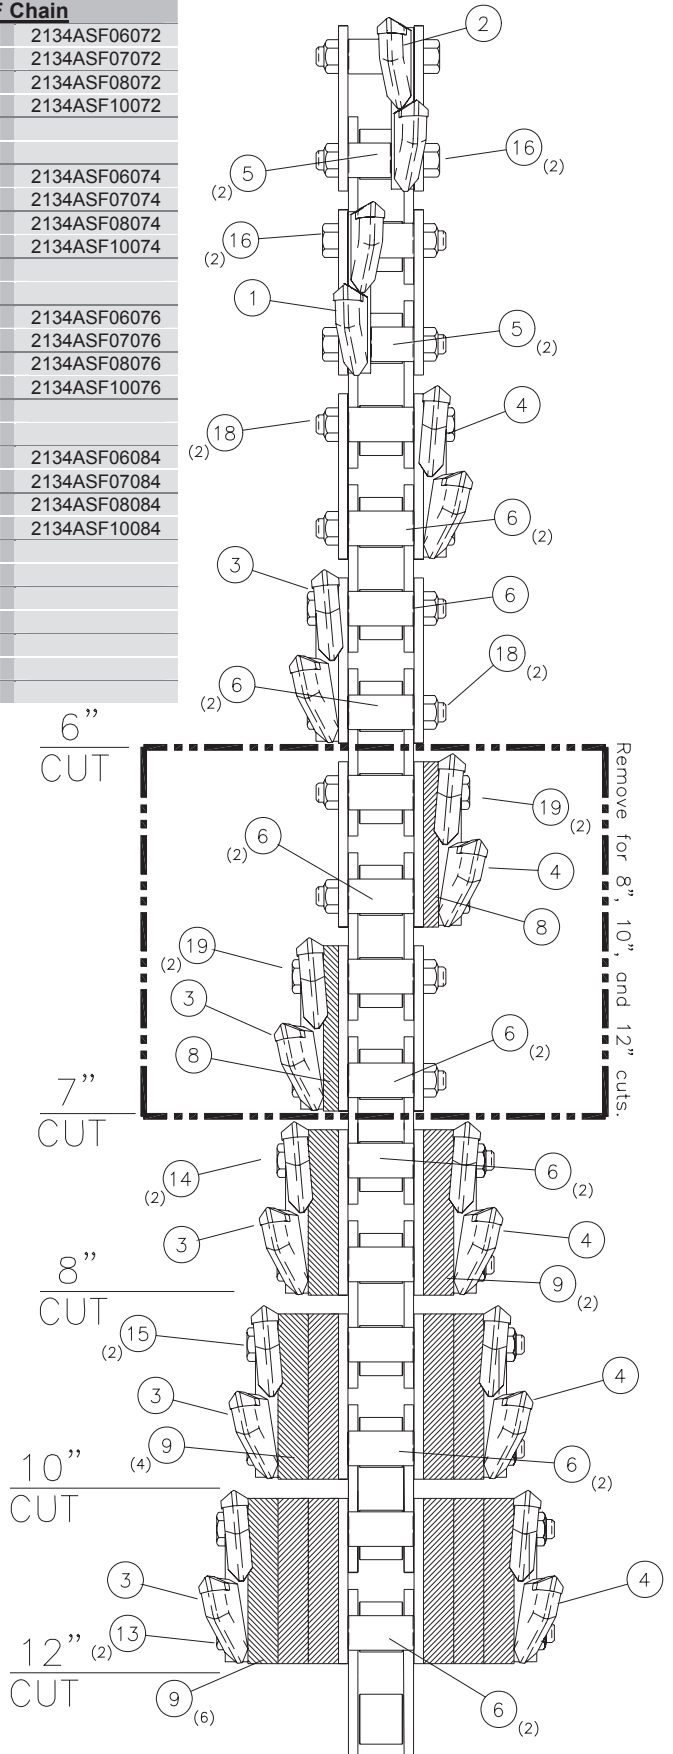

Standard Chain		Super Duty Chain		ABF Chain	
2134SSF06052	2134SSF06072	2134DSF06052	2134DSF06072	2134ASF06052	2134ASF06072
2134SSF07052	2134SSF07072	2134DSF07052	2134DSF07072	2134ASF07052	2134ASF07072
2134SSF08052	2134SSF08072	2134DSF08052	2134DSF08072	2134ASF08052	2134ASF08072
2134SSF10052	2134SSF10072	2134DSF10052	2134DSF10072	2134ASF10052	2134ASF10072
		2134DSF12052	2134DSF12072		
2134SSF06060	2134SSF06074	2134DSF06060	2134DSF06074	2134ASF06060	2134ASF06074
2134SSF07060	2134SSF07074	2134DSF07060	2134DSF07074	2134ASF07060	2134ASF07074
2134SSF08060	2134SSF08074	2134DSF08060	2134DSF08074	2134ASF08060	2134ASF08074
2134SSF10060	2134SSF10074	2134DSF10060	2134DSF10074	2134ASF10060	2134ASF10074
		2134DSF12060	2134DSF12074		
2134SSF06064	2134SSF06076	2134DSF06064	2134DSF06076	2134ASF06064	2134ASF06076
2134SSF07064	2134SSF07076	2134DSF07064	2134DSF07076	2134ASF07064	2134ASF07076
2134SSF08064	2134SSF08076	2134DSF08064	2134DSF08076	2134ASF08064	2134ASF08076
2134SSF10064	2134SSF10076	2134DSF10064	2134DSF10076	2134ASF10064	2134ASF10076
		2134DSF12064	2134DSF12076		
2134SSF06066	2134SSF06084	2134DSF06066	2134DSF06084	2134ASF06066	2134ASF06084
2134SSF07066	2134SSF07084	2134DSF07066	2134DSF07084	2134ASF07066	2134ASF07084
2134SSF08066	2134SSF08084	2134DSF08066	2134DSF08084	2134ASF08066	2134ASF08084
2134SSF10066	2134SSF10084	2134DSF10066	2134DSF10084	2134ASF10066	2134ASF10084
		2134DSF12066	2134DSF12084		
2134SSF06068		2134DSF06068		2134ASF06068	
2134SSF07068		2134DSF07068		2134ASF07068	
2134SSF08068		2134DSF08068		2134ASF08068	
2134SSF10068		2134DSF10068		2134ASF10068	
		2134DSF12068			

Standard and ABF Chain parts		
NO.	PART NO.	DESCRIPTION
1	228625001	SHARK BASE "76"
2	228626001	SHARK BASE "75"
3	228627001	SHARK BASE "73"
4	228628001	SHARK BASE "74"
5	253578001	SPACER, TUBE 1.437"
6	253517001	SPACER, TUBE 2.188"
8	19840001	SPACER, BAR 1/2"
9	15659001	SPACER, BAR 1"
14	384064	BOLT, 5/8 - 18 x 6.50
15	384090	BOLT, 5/8 - 18 x 9.00"
16	384034	BOLT, 5/8 - 18 x 3.50"
18	384040	BOLT, 5/8 - 18 x 4.00"
19	384044	BOLT, 5/8 - 18 x 4.50"
20	396001	NUT, SLTL 5/8 - 18

Super Duty Chain parts		
NO.	PART NO.	DESCRIPTION
1	228625001	SHARK BASE "76"
2	228626001	SHARK BASE "75"
3	228627001	SHARK BASE "73"
4	228628001	SHARK BASE "74"
5	260414001	SPACER, TUBE 1.531"
6	260412001	SPACER, TUBE 2.281"
8	19840001	SPACER, BAR 1/2"
9	15659001	SPACER, BAR 1"
13	384110	BOLT, 5/8 - 18 x 11.00"
14	275360001	BOLT, 5/8 - 18 x 7.00"
15	384090	BOLT, 5/8 - 18 x 9.00"
16	384036	BOLT, 5/8 - 18 x 3.75"
18	384042	BOLT, 5/8 - 18 x 4.25"
19	384046	BOLT, 5/8 - 18 x 4.75"
20	396001	NUT, SLTL 5/8 - 18