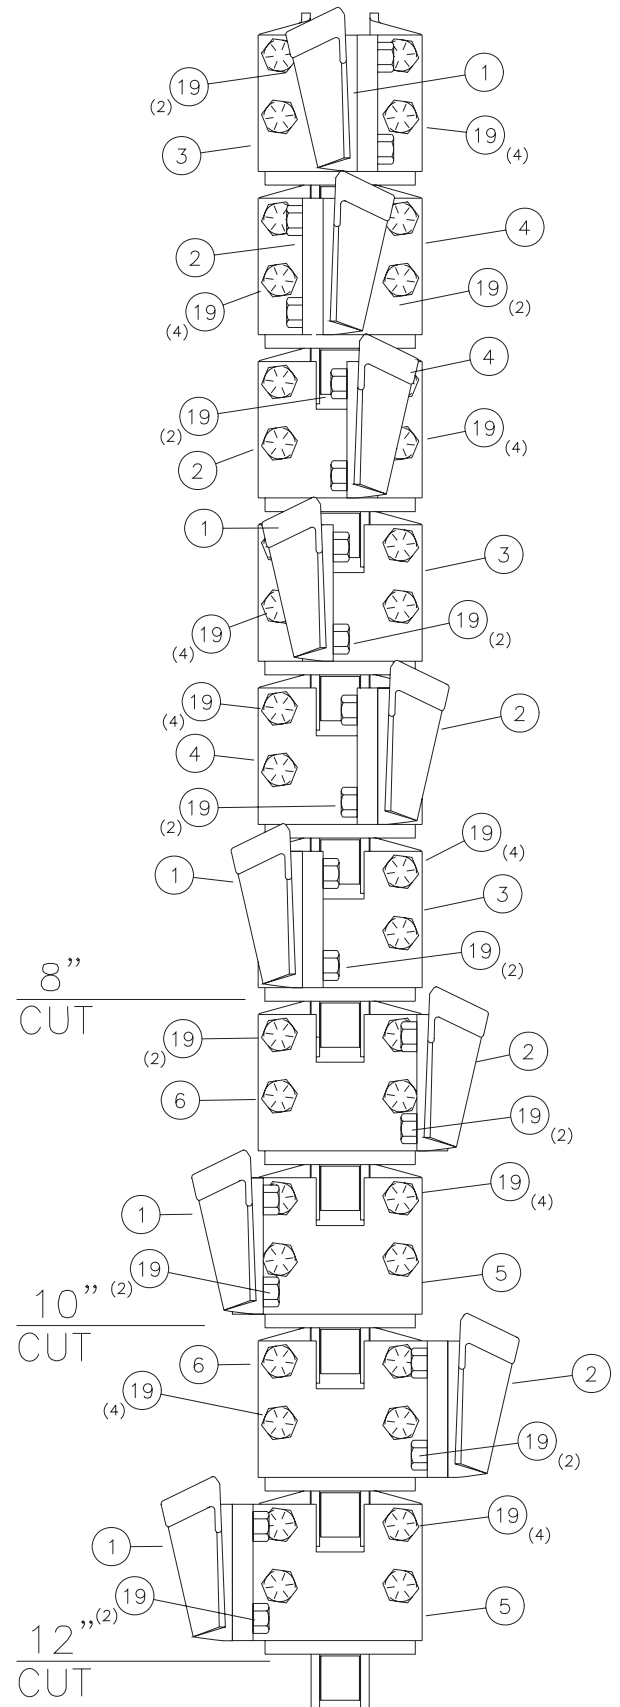

2134 FLAT BASE CUP FULL

Standard K (flat)		Super Duty Flat	
2134FCF08052	2134FCF08072	2134DFCF08052	2134DFCF08072
2134FCF10052	2134FCF10072	2134DFCF10052	2134DFCF10072
2134FCF12052	2134FCF12072	2134DFCF12052	2134DFCF12072
2134FCF08060	2134FCF08074	2134DFCF08060	2134DFCF08074
2134FCF10060	2134FCF10074	2134DFCF10060	2134DFCF10074
2134FCF12060	2134FCF12074	2134DFCF12060	2134DFCF12074
2134FCF08064	2134FCF08076	2134DFCF08064	2134DFCF08076
2134FCF10064	2134FCF10076	2134DFCF10064	2134DFCF10076
2134FCF12064	2134FCF12076	2134DFCF12064	2134DFCF12076
2134FCF08066	2134FCF08084	2134DFCF08066	2134DFCF08084
2134FCF10066	2134FCF10084	2134DFCF10066	2134DFCF10084
2134FCF12066	2134FCF12084	2134DFCF12066	2134DFCF12084
2134FCF08068		2134DFCF08068	
2134FCF10068		2134DFCF10068	
2134FCF12068		2134DFCF12068	

Chain parts		
NO.	PART NO.	DESCRIPTION
1	253833-001	CUP, CUTTER LH
2	253834-001	CUP, CUTTER RH
3	15663-001	CUP BASE, 6" & 8" LH
4	15663-002	CUP BASE 6" & 8" RH
5	15667-001	CUP BASE, 10" & 12" LH
6	15667-002	CUP BASE, 10" & 12" RH
19	384-016	BOLT, 5/8 - 18 x 1.75"
20	396-001	NUT, SLTL 5/8 - 18