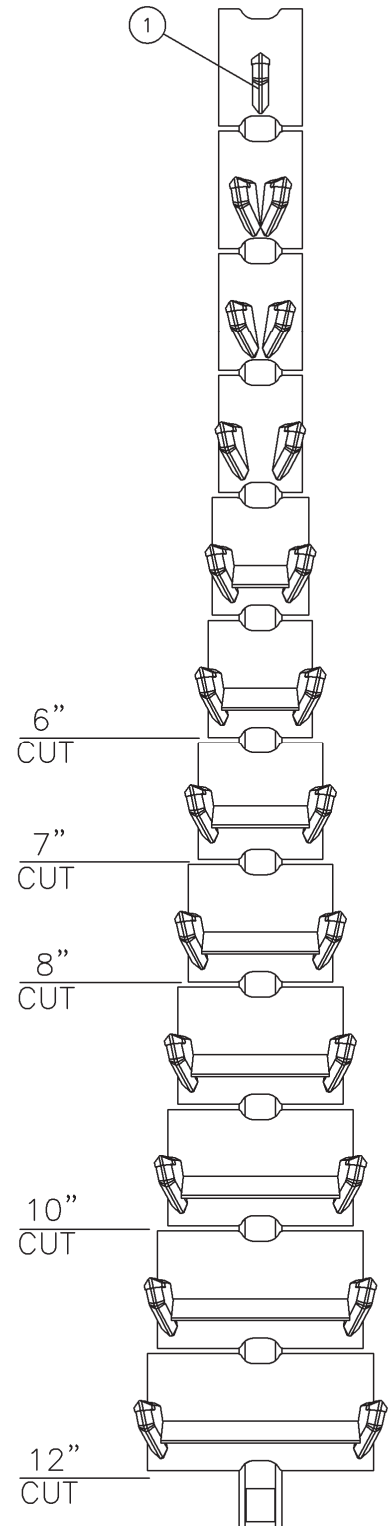

2134 WELDED SHARK

Standard Chain		Super Duty Chain	
2134SWS06052	2134SWS06072	2134DWS06052	2134DWS06072
2134SWS07052	2134SWS07072	2134DWS07052	2134DWS07072
2134SWS08052	2134SWS08072	2134DWS08052	2134DWS08072
2134SWS10052	2134SWS10072	2134DWS10052	2134DWS10072
2134SWS12052	2134SWS12072	2134DWS12052	2134DWS12072
2134SWS06060	2134SWS06074	2134DWS06060	2134DWS06074
2134SWS07060	2134SWS07074	2134DWS07060	2134DWS07074
2134SWS08060	2134SWS08074	2134DWS08060	2134DWS08074
2134SWS10060	2134SWS10074	2134DWS10060	2134DWS10074
2134SWS12060	2134SWS12074	2134DWS12060	2134DWS12074
2134SWS06064	2134SWS06076	2134DWS06064	2134DWS06076
2134SWS07064	2134SWS07076	2134DWS07064	2134DWS07076
2134SWS08064	2134SWS08076	2134DWS08064	2134DWS08076
2134SWS10064	2134SWS10076	2134DWS10064	2134DWS10076
2134SWS12064	2134SWS12076	2134DWS12064	2134DWS12076
2134SWS06066	2134SWS06084	2134DWS06066	2134DWS06084
2134SWS07066	2134SWS07084	2134DWS07066	2134DWS07084
2134SWS08066	2134SWS08084	2134DWS08066	2134DWS08084
2134SWS10066	2134SWS10084	2134DWS10066	2134DWS10084
2134SWS12066	2134SWS12084	2134DWS12066	2134DWS12084
2134SWS06068		2134DWS06068	
2134SWS07068		2134DWS07068	
2134SWS08068		2134DWS08068	
2134SWS10068		2134DWS10068	
2134SWS12068		2134DWS12068	

Chain parts		
NO.	PART NO.	DESCRIPTION
1	260462001	TOOTH-SHARK