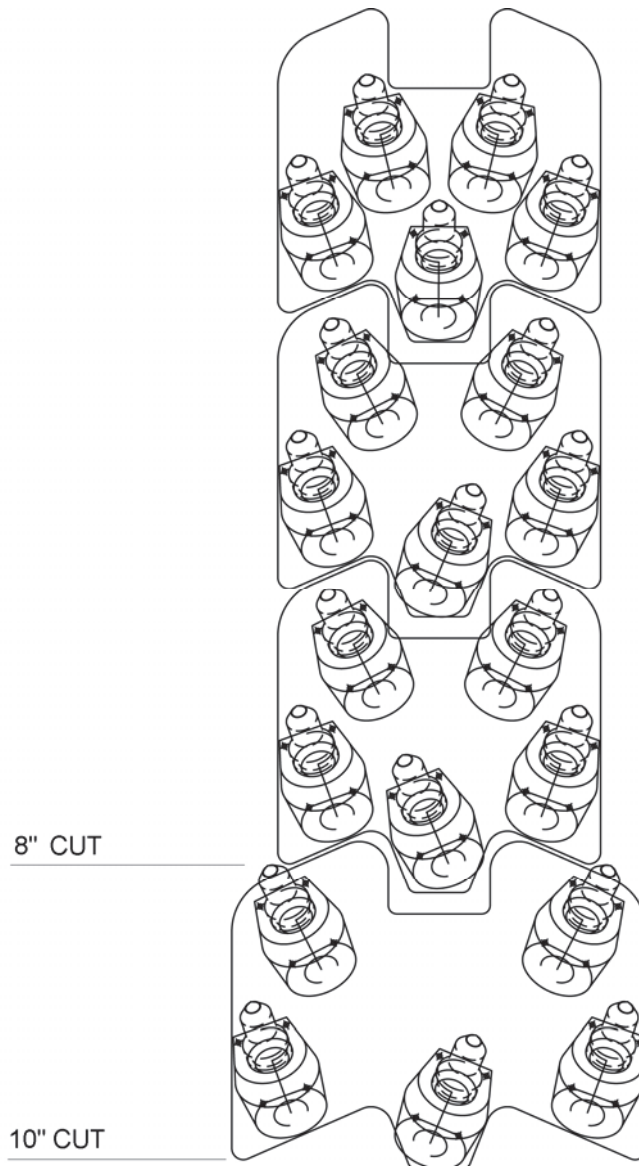

Super Duty Chain parts		
NO.	PART NO.	DESCRIPTION
1	253833001	CUP, CUTTER LH
2	253834001	CUP, CUTTER RH
4	260413001	SPACER, TUBE 1.906"
5	260412001	SPACER, TUBE 2.281"
7	15659001	SPACER, BAR 1"
17	384036	BOLT, 5/8 - 18 x 3.75"
18	384042	BOLT, 5/8 - 18 x 4.25"
19	384054	BOLT, 5/8 - 18 x 5.50"
20	396001	NUT, SLTL 5/8 - 18
21	384084	BOLT, 5/8 - 18 x 8.50"

Standard and ABF Chain parts		
NO.	PART NO.	DESCRIPTION
1	253833001	CUP, CUTTER LH
2	253834001	CUP, CUTTER RH
4	253515001	SPACER, TUBE 1.810"
5	253517001	SPACER, TUBE 2.188"
7	15659001	SPACER, BAR 1"
17	384034	BOLT, 5/8 - 18 x 3.50"
18	384040	BOLT, 5/8 - 18 x 4.00"
19	384050	BOLT, 5/8 - 18 x 5.00"
20	396001	NUT, SLTL 5/8 - 18
21	384060	BOLT, 5/8 - 18 x 6.00"

Super Duty Chain parts		
NO.	PART NO.	DESCRIPTION
1	253833001	CUP, CUTTER LH
2	253834001	CUP, CUTTER RH
4	260413001	SPACER, TUBE 1.906"
5	260412001	SPACER, TUBE 2.281"
7	15659001	SPACER, BAR 1"
17	384036	BOLT, 5/8 - 18 x 3.75"
18	384042	BOLT, 5/8 - 18 x 4.25"
19	384054	BOLT, 5/8 - 18 x 5.50"
20	396001	NUT, SLTL 5/8 - 18
21	384060	BOLT, 5/8 - 18 x 6.00"

Chain parts		
NO.	PART NO.	DESCRIPTION
1	260462001	TOOTH-SHARK

2134 CORAL ROTARY

Super Duty Chain

2134DCR08066

2134DCR10066

2134DCR08072

2134DCR10072

2134 Chain Part Numbers