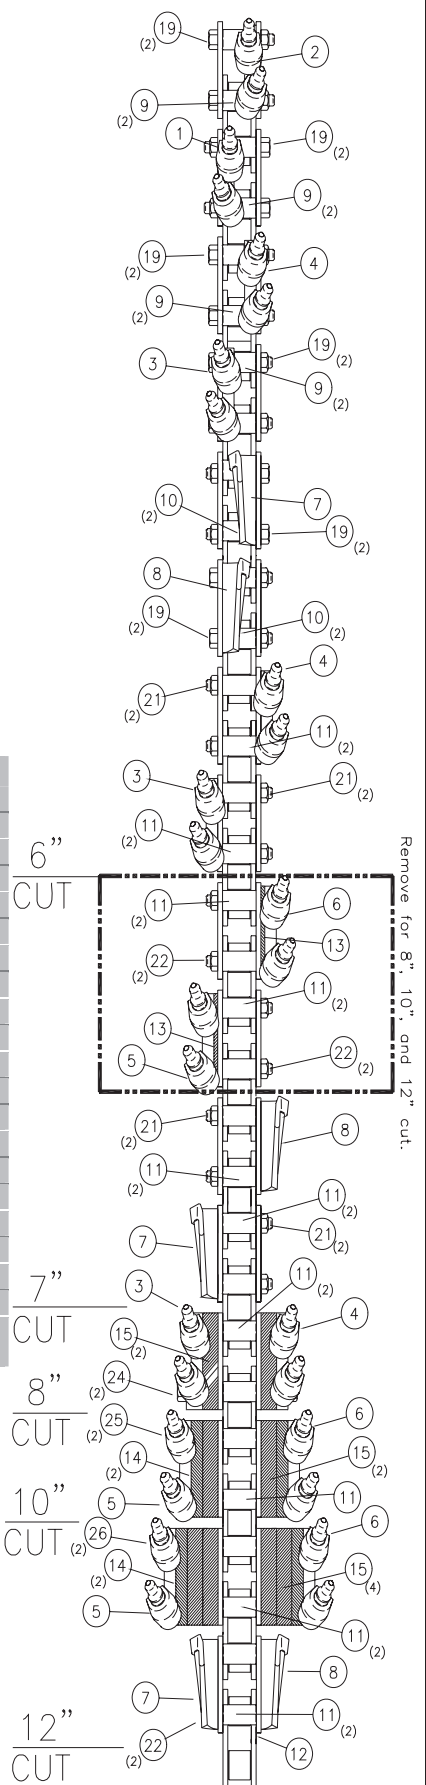

Standard and ABF Chain parts		
NO.	PART NO.	DESCRIPTION
1	19833002	ROTARY BASE "ME"
2	19833001	ROTARY BASE "MF"
3	19835002	ROTARY BASE "MD"
4	19835001	ROTARY BASE "MC"
5	19836002	ROTARY BASE "MB"
6	19836001	ROTARY BASE "MA"
7	253835001	CUP, CUTTER, LH
8	253836001	CUP, CUTTER, RH
9	253578001	SPACER, TUBE 1.437"
10	253515001	SPACER, TUBE 1.810"
11	253517001	SPACER, TUBE 2.188"
13	15658001	SPACER, BAR 1/4"
14	19841001	SPACER, BAR 3/4"
15	15659001	SPACER, BAR 1"
19	384034	BOLT, 5/8 - 18 x 3.50"
21	384042	BOLT, 5/8 - 18 x 4.25
22	384044	BOLT, 5/8 - 18 x 4.50"
23	396001	NUT, SLTL 5/8 - 18
24	260446001	BOLT, 5/8 - 18 x 7.00"
25	384090	BOLT, 5/8 - 18 X 9.00"

Super Duty Chain parts		
NO.	PART NO.	DESCRIPTION
1	19833002	ROTARY BASE "ME"
2	19833001	ROTARY BASE "MF"
3	19835002	ROTARY BASE "MD"
4	19835001	ROTARY BASE "MC"
5	19836002	ROTARY BASE "MB"
6	19836001	ROTARY BASE "MA"
7	253835001	CUP, CUTTER, LH
8	253836001	CUP, CUTTER, RH
9	260414001	SPACER, TUBE 1.531"
10	260413001	SPACER, TUBE 1.906"
11	260412001	SPACER, TUBE 2.281"
13	15658001	SPACER, BAR 1/4"
14	19841001	SPACER, BAR 3/4"
15	15659001	SPACER, BAR 1"
19	384036	BOLT, 5/8 - 18 x 3.75"
21	384046	BOLT, 5/8 - 18 x 4.50
22	384046	BOLT, 5/8 - 18 x 4.75"
23	396001	NUT, SLTL 5/8 - 18
24	275360001	BOLT, 5/8 - 18 x 7.00"
25	384090	BOLT, 5/8 - 18 X 9.00"
26	384110	BOLT, 5/8 - 18 x 11.00"