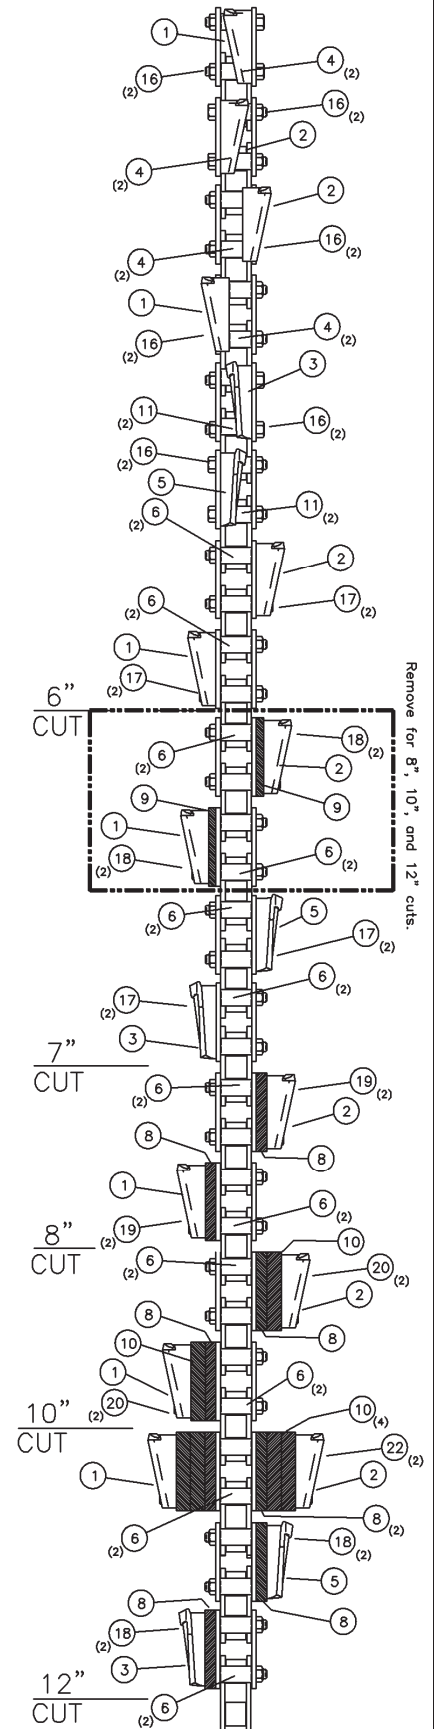

Standard and ABF Chain parts		
NO.	PART NO.	DESCRIPTION
1	253996001	TIGER CUP LH
2	253997001	TIGER CUP RH
3	253835001	CUP, CUTTER LH
4	260414001	SPACER, TUBE 1.531"
5	253836001	CUP, CUTTER RH
6	253517001	SPACER, TUBE 2.188"
8	19841001	SPACER, BAR 3/4"
9	19840001	SPACER, BAR 1/2"
10	15659001	SPACER, BAR 1"
11	253515001	SPACER, TUBE 1.810"
16	384034	BOLT, 5/8 - 18 x 3.50
17	384042	BOLT, 5/8 - 18 x 4.25"
18	384046	BOLT, 5/8 - 18 x 4.75"
19	384050	BOLT, 5/8 - 18 x 5.00"
20	384060	BOLT, 5/8 - 18 x 6.00"
21	396001	NUT, SLTL 5/8 - 18

Super Duty Chain parts		
NO.	PART NO.	DESCRIPTION
1	253996001	TIGER CUP LH
2	253997001	TIGER CUP RH
3	253835001	CUP, CUTTER LH
4	260411001	SPACER, TUBE 1.656"
5	253836001	CUP, CUTTER RH
6	260412001	SPACER, TUBE 2.281"
8	19841001	SPACER, BAR 3/4"
9	19840001	SPACER, BAR 1/2"
10	15659001	SPACER, BAR 1"
11	260413001	SPACER, TUBE 1.906"
16	384036	BOLT, 5/8 - 18 x 3.75
17	384044	BOLT, 5/8 - 18 x 4.50"
18	384050	BOLT, 5/8 - 18 x 5.00"
19	384054	BOLT, 5/8 - 18 x 5.50"
20	384064	BOLT, 5/8 - 18 x 6.50"
21	396001	NUT, SLTL 5/8 - 18
22	260294001	BOLT, 5/8 - 18 x 10.75"

Remove for 8", 10", and 12" cuts.