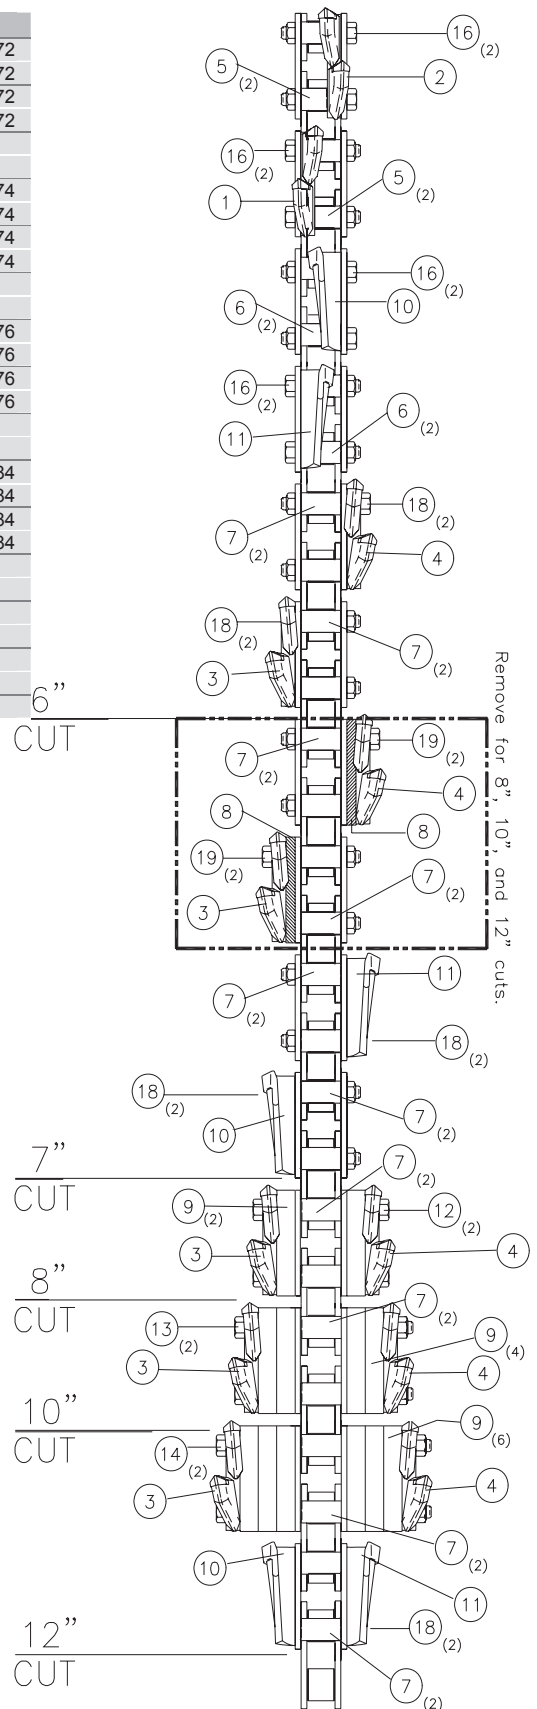

Standard and ABF Chain parts		
NO.	PART NO.	DESCRIPTION
1	228625001	SHARK BASE "76"
2	228626001	SHARK BASE "75"
3	228627001	SHARK BASE "73"
4	228628001	SHARK BASE "74"
5	253578001	SPACER, TUBE 1.437"
6	253515001	SPACER, TUBE 1.810"
7	253517001	SPACER, TUBE 2.188"
8	19840001	SPACER, BAR 1/2"
9	15659001	SPACER, BAR 1"
10	253835001	CUP, CUTTER LH
11	253836001	CUP, CUTTER RH
12	384064	BOLT, 5/8 - 18 X 6.50
13	384090	BOLT, 5/8 - 18 X 9.00"
16	384034	BOLT, 5/8 - 18 x 3.50"
18	384040	BOLT, 5/8 - 18 x 4.00"
19	384044	BOLT, 5/8 - 18 x 4.50"
20	396001	NUT, SLTL 5/8 - 18

Super Duty Chain parts		
NO.	PART NO.	DESCRIPTION
1	228625001	SHARK BASE "76"
2	228626001	SHARK BASE "75"
3	228627001	SHARK BASE "73"
4	228628001	SHARK BASE "74"
5	260414001	SPACER, TUBE 1.531"
6	260413001	SPACER, TUBE 1.906"
7	260412001	SPACER, TUBE 2.281"
8	19840001	SPACER, BAR 1/2"
9	15659001	SPACER, BAR 1"
10	253835001	CUP, CUTTER LH
11	253836001	CUP, CUTTER RH
12	275360001	BOLT, 5/8 - 18 X 7.00"
13	384090	BOLT, 5/8 - 18 X 9.00"
14	384110	BOLT, 5/8 - 18 x 11.00"
16	384036	BOLT, 5/8 - 18 x 3.75"
18	384042	BOLT, 5/8 - 18 x 4.25"
19	384046	BOLT, 5/8 - 18 x 4.75
20	396001	NUT, SLTL 5/8 - 18