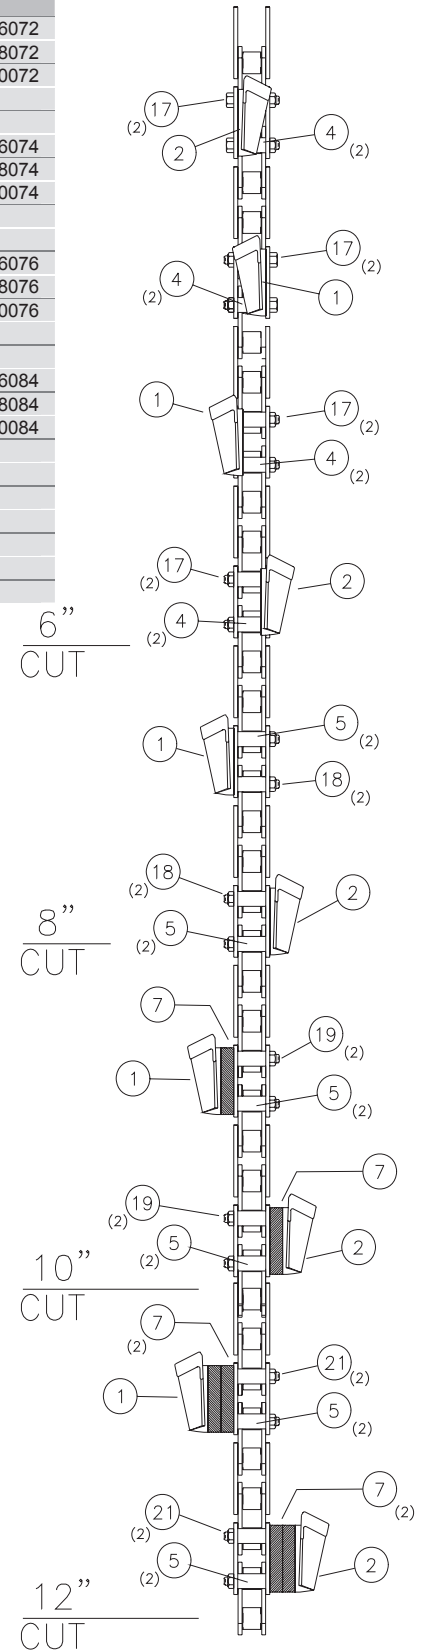

Standard and ABF Chain parts		
NO.	PART NO.	DESCRIPTION
1	253833001	CUP, CUTTER LH
2	253834001	CUP, CUTTER RH
4	253515001	SPACER, TUBE 1.810"
5	253517001	SPACER, TUBE 2.188"
7	15659001	SPACER, BAR 1"
17	384034	BOLT, 5/8 - 18 x 3.50"
18	384040	BOLT, 5/8 - 18 x 4.00"
19	384050	BOLT, 5/8 - 18 x 5.00"
20	396001	NUT, SLTL 5/8 - 18

Super Duty Chain parts		
NO.	PART NO.	DESCRIPTION
1	253833001	CUP, CUTTER LH
2	253834001	CUP, CUTTER RH
4	260413001	SPACER, TUBE 1.906"
5	260412001	SPACER, TUBE 2.281"
7	15659001	SPACER, BAR 1"
17	384036	BOLT, 5/8 - 18 x 3.75"
18	384042	BOLT, 5/8 - 18 x 4.25"
19	384054	BOLT, 5/8 - 18 x 5.50"
20	396001	NUT, SLTL 5/8 - 18
21	384084	BOLT, 5/8 - 18 x 8.50"

Standard and ABF Chain parts		
NO.	PART NO.	DESCRIPTION
1	253833001	CUP, CUTTER LH
2	253834001	CUP, CUTTER RH
4	253515001	SPACER, TUBE 1.810"
5	253517001	SPACER, TUBE 2.188"
7	15659001	SPACER, BAR 1"
17	384034	BOLT, 5/8 - 18 x 3.50"
18	384040	BOLT, 5/8 - 18 x 4.00"
19	384050	BOLT, 5/8 - 18 x 5.00"
20	396001	NUT, SLTL 5/8 - 18
21	384060	BOLT, 5/8 - 18 x 6.00"

Super Duty Chain parts		
NO.	PART NO.	DESCRIPTION
1	253833001	CUP, CUTTER LH
2	253834001	CUP, CUTTER RH
4	260413001	SPACER, TUBE 1.906"
5	260412001	SPACER, TUBE 2.281"
7	15659001	SPACER, BAR 1"
17	384036	BOLT, 5/8 - 18 x 3.75"
18	384042	BOLT, 5/8 - 18 x 4.25"
19	384054	BOLT, 5/8 - 18 x 5.50"
20	396001	NUT, SLTL 5/8 - 18
21	384060	BOLT, 5/8 - 18 x 6.00"