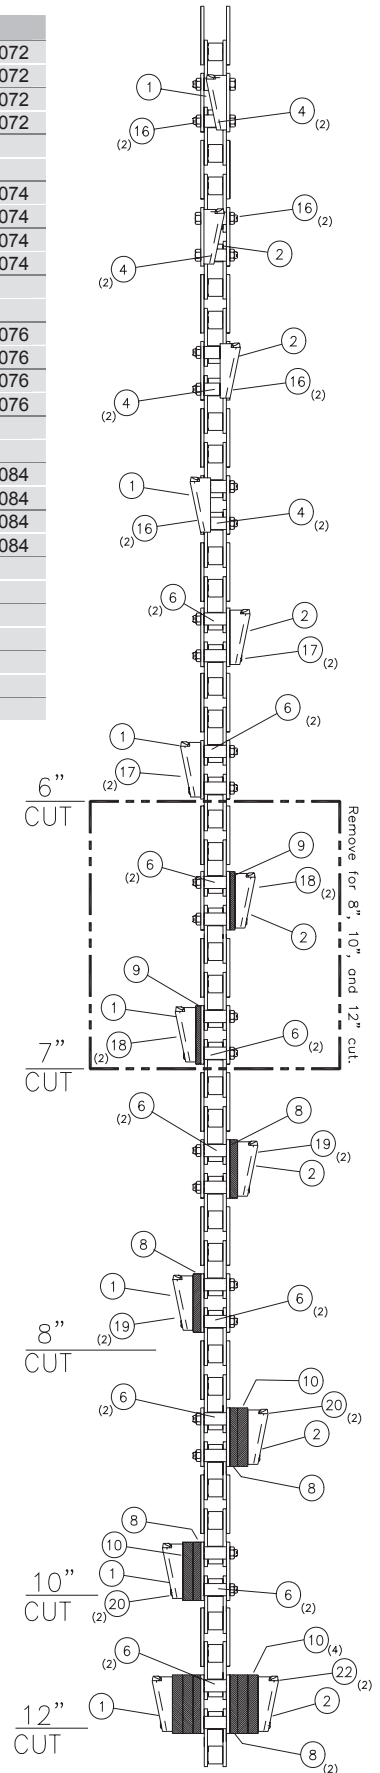

Standard and ABF Chain parts		
NO.	PART NO.	DESCRIPTION
1	253996001	TIGER CUP LH
2	253997001	TIGER CUP RH
4	260414001	SPACER, TUBE 1.531"
6	253517001	SPACER, TUBE 2.188"
8	19841001	SPACER, BAR 3/4"
9	19840001	SPACER, BAR 1/2"
10	15659001	SPACER, BAR 1"
16	384034	BOLT, 5/8 - 18 x 3.50"
17	384042	BOLT, 5/8 - 18 x 4.25"
18	384046	BOLT, 5/8 - 18 x 4.75"
19	384050	BOLT, 5/8 - 18 x 5.00"
20	384060	BOLT, 5/8 - 18 x 6.00"
21	396001	NUT, SLTL 5/8 - 18

Super Duty Chain parts		
NO.	PART NO.	DESCRIPTION
1	253996001	TIGER CUP LH
2	253997001	TIGER CUP RH
4	260411001	SPACER, TUBE 1.656"
6	260412001	SPACER, TUBE 2.281"
8	19841001	SPACER, BAR 3/4"
9	19840001	SPACER, BAR 1/2"
10	15659001	SPACER, BAR 1"
16	384036	BOLT, 5/8 - 18 x 3.75"
17	384044	BOLT, 5/8 - 18 x 4.50"
18	384050	BOLT, 5/8 - 18 x 5.00"
19	384054	BOLT, 5/8 - 18 x 5.50"
20	384064	BOLT, 5/8 - 18 x 6.50"
21	396001	NUT, SLTL 5/8 - 18
22	260294001	BOLT, 5/8 - 18 x 10.75"