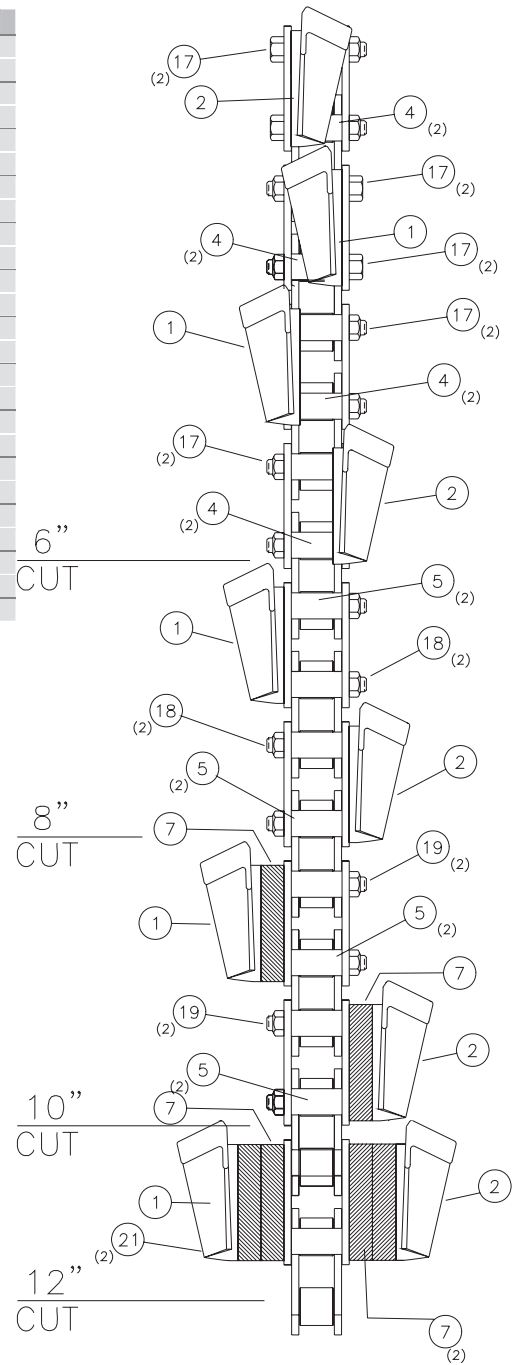

Standard and ABF Chain parts		
NO.	PART NO.	DESCRIPTION
1	253833001	CUP, CUTTER LH
2	253834001	CUP, CUTTER RH
4	253515001	SPACER, TUBE 1.810"
5	253517001	SPACER, TUBE 2.188"
7	15659001	SPACER, BAR 1"
17	384034	BOLT, 5/8 - 18 x 3.50"
18	384040	BOLT, 5/8 - 18 x 4.00"
19	384050	BOLT, 5/8 - 18 x 5.00"
20	396001	NUT, SLTL 5/8 - 18

Super Duty Chain parts		
NO.	PART NO.	DESCRIPTION
1	253833001	CUP, CUTTER LH
2	253834001	CUP, CUTTER RH
4	260413001	SPACER, TUBE 1.906"
5	260412001	SPACER, TUBE 2.281"
7	15659001	SPACER, BAR 1"
17	384036	BOLT, 5/8 - 18 x 3.75"
18	384042	BOLT, 5/8 - 18 x 4.25"
19	384054	BOLT, 5/8 - 18 x 5.50"
20	396001	NUT, SLTL 5/8 - 18
21	384084	BOLT, 5/8 - 18 x 8.50"

Standard and ABF Chain parts		
NO.	PART NO.	DESCRIPTION
1	253833001	CUP, CUTTER LH
2	253834001	CUP, CUTTER RH
4	253515001	SPACER, TUBE 1.810"
5	253517001	SPACER, TUBE 2.188"
7	15659001	SPACER, BAR 1"
17	384034	BOLT, 5/8 - 18 x 3.50"
18	384040	BOLT, 5/8 - 18 x 4.00"
19	384050	BOLT, 5/8 - 18 x 5.00"
20	396001	NUT, SLTL 5/8 - 18
21	384060	BOLT, 5/8 - 18 x 6.00"

Super Duty Chain parts		
NO.	PART NO.	DESCRIPTION
1	253833001	CUP, CUTTER LH
2	253834001	CUP, CUTTER RH
4	260413001	SPACER, TUBE 1.906"
5	260412001	SPACER, TUBE 2.281"
7	15659001	SPACER, BAR 1"
17	384036	BOLT, 5/8 - 18 x 3.75"
18	384042	BOLT, 5/8 - 18 x 4.25"
19	384054	BOLT, 5/8 - 18 x 5.50"
20	396001	NUT, SLTL 5/8 - 18
21	384060	BOLT, 5/8 - 18 x 6.00"