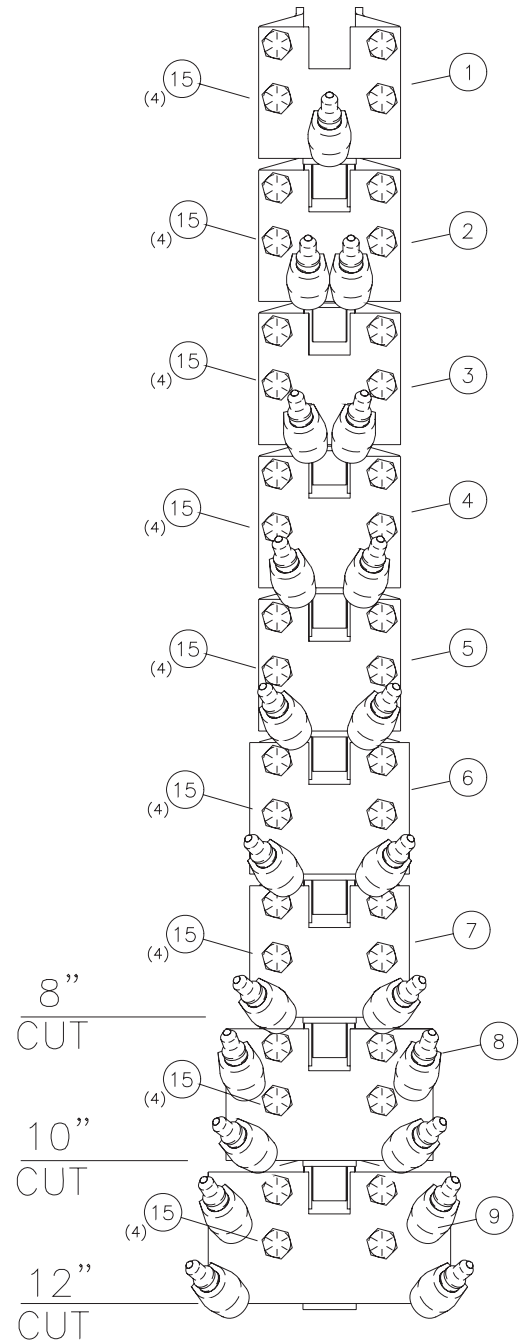

2134 FLAT BASE ROTARY FULL

Standard K (flat)		Super Duty Flat	
2134FRF08052	2134FRF08072	2134DFRF08052	2134DFRF08072
2134FRF10052	2134FRF10072	2134DFRF10052	2134DFRF10072
2134FRF12052	2134FRF12072	2134DFRF12052	2134DFRF12072
2134FRF08060	2134FRF08074	2134DFRF08060	2134DFRF08074
2134FRF10060	2134FRF10074	2134DFRF10060	2134DFRF10074
2134FRF12060	2134FRF12074	2134DFRF12060	2134DFRF12074
2134FRF08064	2134FRF08076	2134DFRF08064	2134DFRF08076
2134FRF10064	2134FRF10076	2134DFRF10064	2134DFRF10076
2134FRF12064	2134FRF12076	2134DFRF12064	2134DFRF12076
2134FRF08066	2134FRF08084	2134DFRF08066	2134DFRF08084
2134FRF10066	2134FRF10084	2134DFRF10066	2134DFRF10084
2134FRF12066	2134FRF12084	2134DFRF12066	2134DFRF12084
2134FRF08068		2134DFRF08068	
2134FRF10068		2134DFRF10068	
2134FRF12068		2134DFRF12068	

Chain parts		
NO.	PART NO.	DESCRIPTION
1	264932001	FLAT ROTARY BASE "A"
2	264934001	FLAT ROTARY BASE "B"
3	264935001	FLAT ROTARY BASE "C"
4	264936001	FLAT ROTARY BASE "D"
5	264937001	FLAT ROTARY BASE "E"
6	264938001	FLAT ROTARY BASE "F"
7	264939001	FLAT ROTARY BASE "G"
8	264940001	FLAT ROTARY BASE "H"
9	264941001	FLAT ROTARY BASE "I"
15	384-016	BOLT, 5/8 - 18 x 1.75"
16	396-001	NUT, SLTL 5/8 - 18